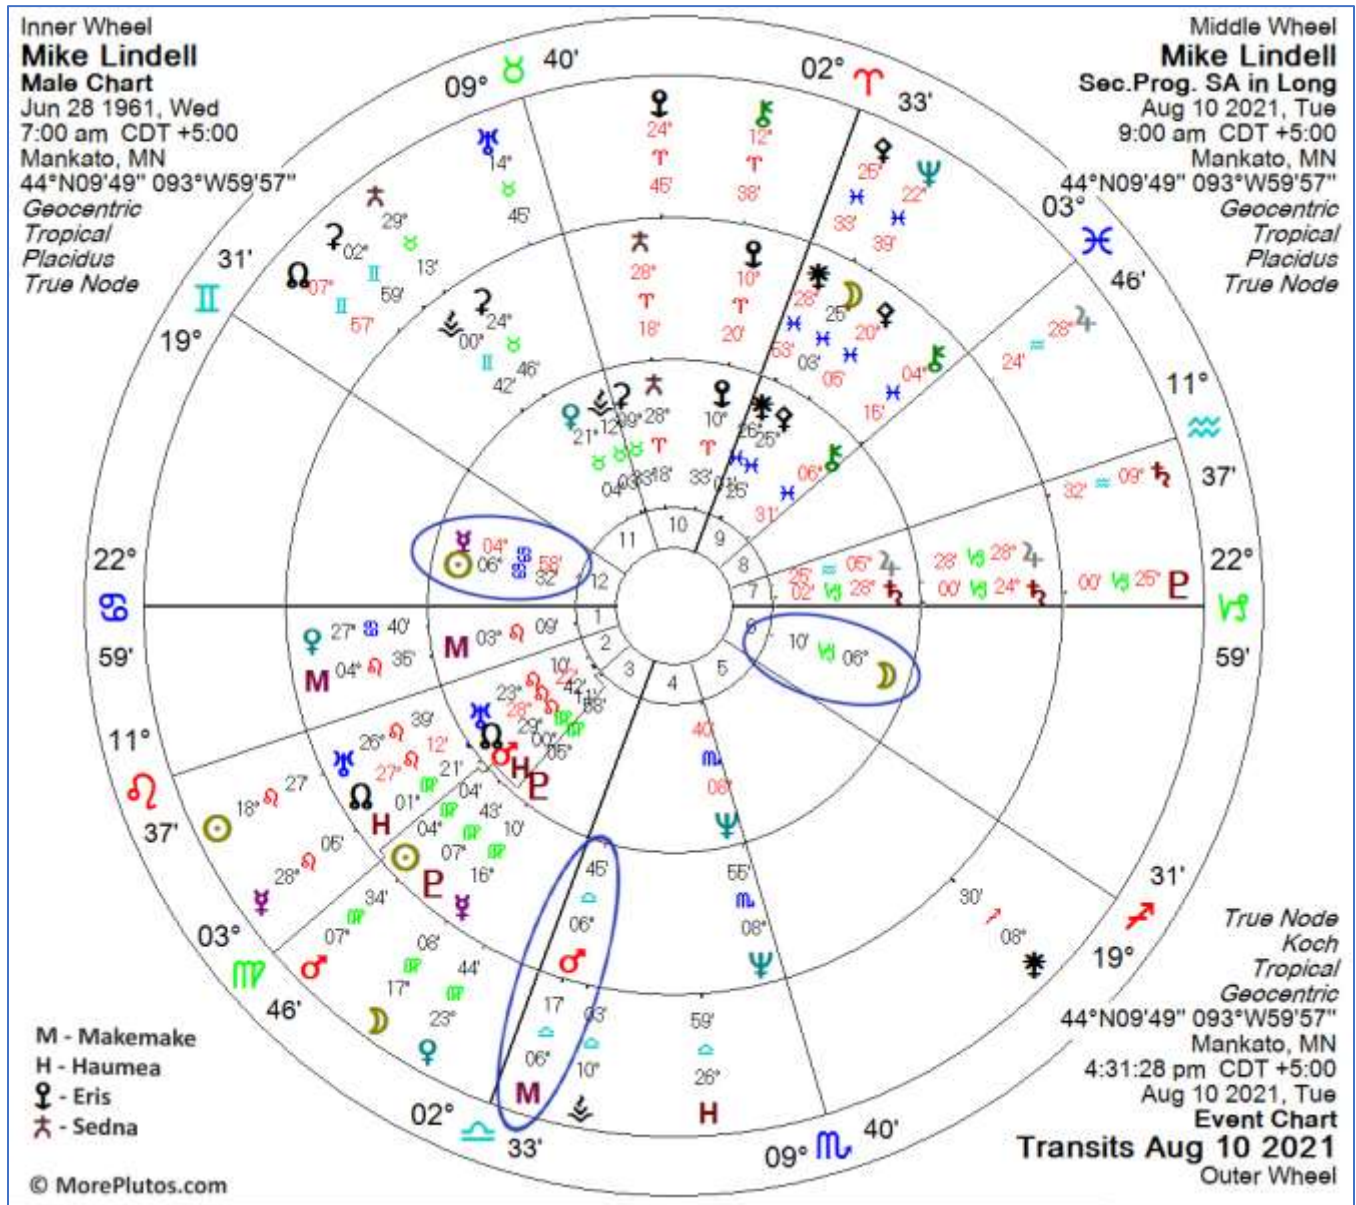

companies and making more videos pushing his conspiracy theories. I started to wonder, what is making this guy do these crazy, self-destructive acts?

We don't have a time of birth for Lindell, but sunrise depicts a dramatic full moon in Cancer-Capricorn in the 6th degree, retrograde Mercury conjunct the Sun. Sun is also semi-square Uranus, and Eris squares the Sun/MercuryRx—Moon figure. Lindell has a brilliant entrepreneurial streak (Uranus) if you read his bio, but he has rubbed people the wrong way on more than one occasion (Eris square those personal planets). The full moon natal, with its Sun conjunct Trump's Mercury, seems likely since Trump himself has an exact full moon himself. That might explain how Lindell came away from his first Trump visit thinking the guy was the greatest President ever and sent by God(4) — Trump reminded him of himself?