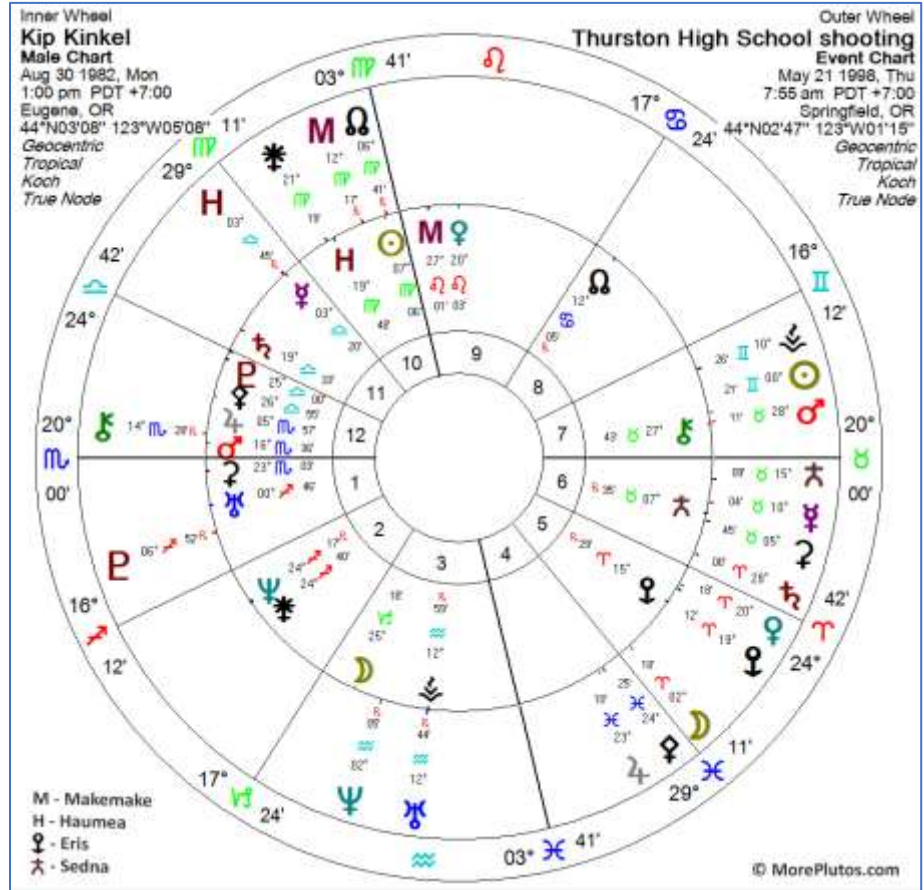

Kip's natal chart(8) does not raise the red flags you'd expect looking at his classical and modern planets. His Sun is sextile Jupiter (and trine Sedna, marker of someone determined, long-suffering if needed). Sun square Uranus can indicate someone who stubbornly thinks they are right, is hard to unconvince. Most astrologers might dismiss his Sun semi-square Pluto and Mercury semisquare Mars as too wide. Mercury sextile Uranus, also wide but acceptable, suggests he's a smart kid. Without Dwarfs, Mars is just square Venus and trine the North Node. How could this explain brutally murdering his parents, done not just because the "voices" told him to, but because he was "saving" them from knowing he would be arrested and charged for stealing a handgun?

Progression to the shootings shows Kinkel's progressed Sun in semi-square/sesquiquadrate to the progressed Jupiter-Sedna opposition, with Sedna's aspect exact; his natal easy opposition was now acute. Challenging aspects with Sedna belie depression, sadness, hopelessness; Kip was certainly experiencing tough Sedna. Since the voices began, Kinkel was enduring progressed Mercury opposite progressed Eris; these "Others" tortured him constantly, badgering him. Finally, his progressed Moon conjunct Makemake squared progressed Mars. There is your unexpected, bizarre, violent outburst! Something like that had to be there, and it was.