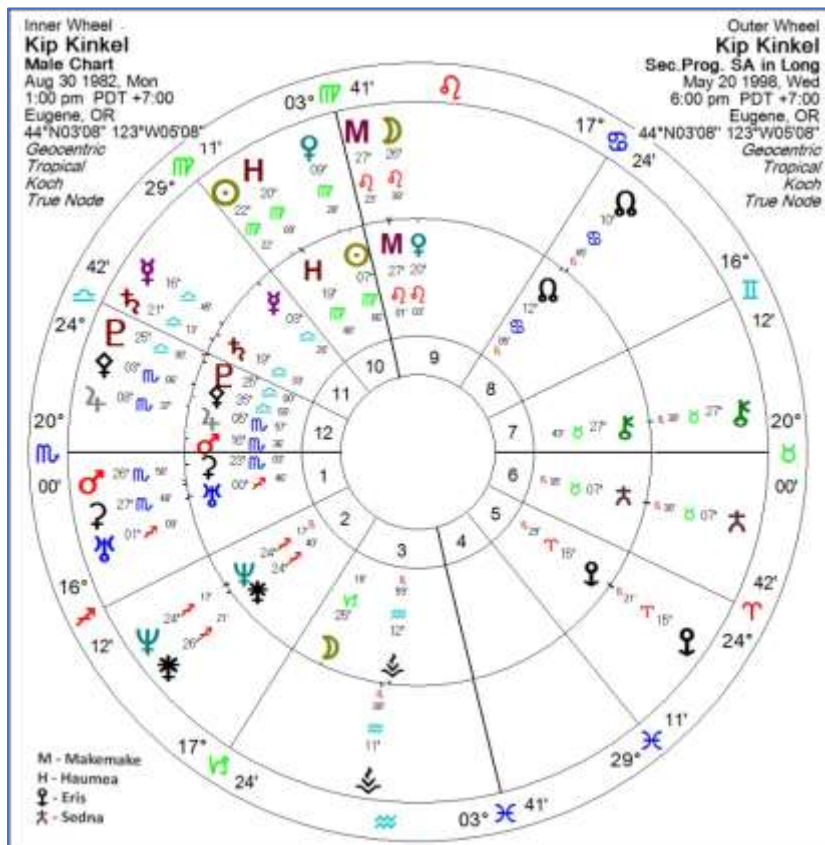

And what of transits? At his arrest, transiting Pluto (6 Sagittarius 53) squared his Sun, as his life spiraled out of control. Transiting Haumea (3 Libra 45) conjoined natal Mercury and neared semi-square his natal Mars (coming exact at trial as he is put away forever, even as anti-psychotic drugs could and do control his illness). Haumea represents drastic, sweeping change, so is often a marker of murderers or those who urge others to kill(9). Born with Mars sextile Haumea, he had Haumea's awful disruptive capacity. With Haumea conjunct natal Mercury, the 15-year-old feels commanded to kill, and obeys.

Transiting Sedna (15 Taurus 09) opposed his Mars as he gave up, accepting advice to not plead

insanity, plagued by guilt and sorrow at what he had done, to innocent people and his loving parents whom he loved deeply.

I want Kip Kinkel and others like him, to at least know what happened, and why then.

Notes

1. Dwarf planets make it possible to just use planets and luminaries in major angular relationship (e.g., angles of 0°, 180°, 120°, 90°, 60°, 135°, 45°) as Kepler proposed in his reformation of Astrology.
2. Michael Lindell, June 28, 1961, Mankato, MN (Wikipedia); 7 a.m. used
3. <https://www.wsj.com/articles/dominion-sues-mypillow-ceo-mike-lindell-over-election-claims-11613996104>
4. <https://thehill.com/blogs/blog-briefing-room/news/432233-mypillow-ceo-says-trump-was-chosen-by-god-to-run-for-president>
5. Examples: Edison (Sun/Mercury/Makemake conjunct), Hawking and Leonardo (both Sun opposite Makemake), Alfred Hitchcock (Sun square Makemake), Salvador Dali (Sun/Mercury/Mars/Makemake stellium).
6. Examples: Norway massacre perpetrator Anders Breivik (Sun/Mercury/Mars opposite Makemake), Charles Manson (Sun sesquiquadrate Makemake), Sandy-Hook gunman Adam Lanza (Sun trine Makemake) and Hitler and O.J Simpson (both Sun conjunct Makemake).
7. <https://www.huffpost.com/entry/kip-kinkel-is-ready-to-speak_n_60abd623e4b0a2568315c62d>
8. Kip Kinkel, August 30, 1982, Eugene, OR (Astrodienst); 1 p.m. rectified by author
9. As Jim Jones did his followers, ordering some to kill and many to commit suicide in Guyana, November 18, 1978. Jones had natal Mercury(Stationed) square Haumea. By the Jonestown Massacre, his progressed Haumea (3 Leo 23) tightened that square to his natal MercuryS (3 Taurus 35). At same time, transiting Haumea (17 Virgo 44) was sesquiquadrate his natal Mercury.