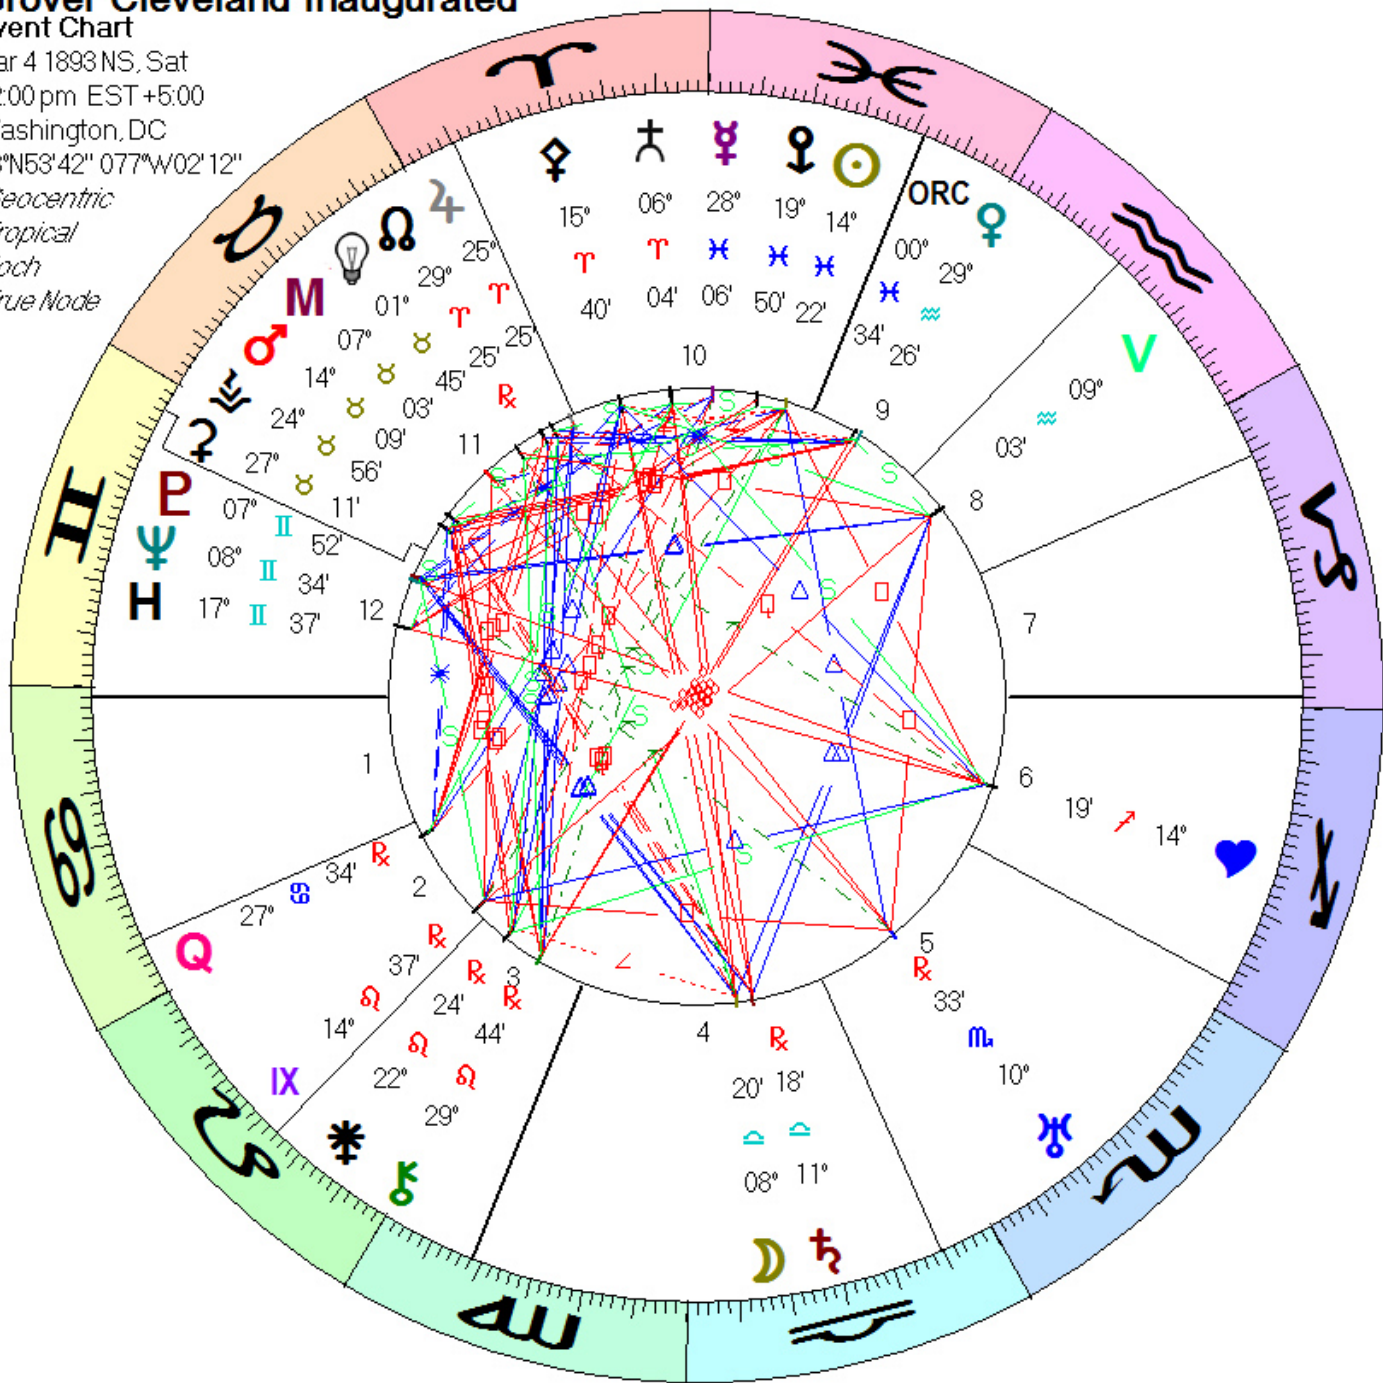

Grover Cleveland Inaugurated

Event Chart

Mar 4 1893 NS, Sat
12:00 pm EST +5:00
Washington, DC
38°N53'42" 077°W02'12"
Geocentric
Tropical
Koch
True Node