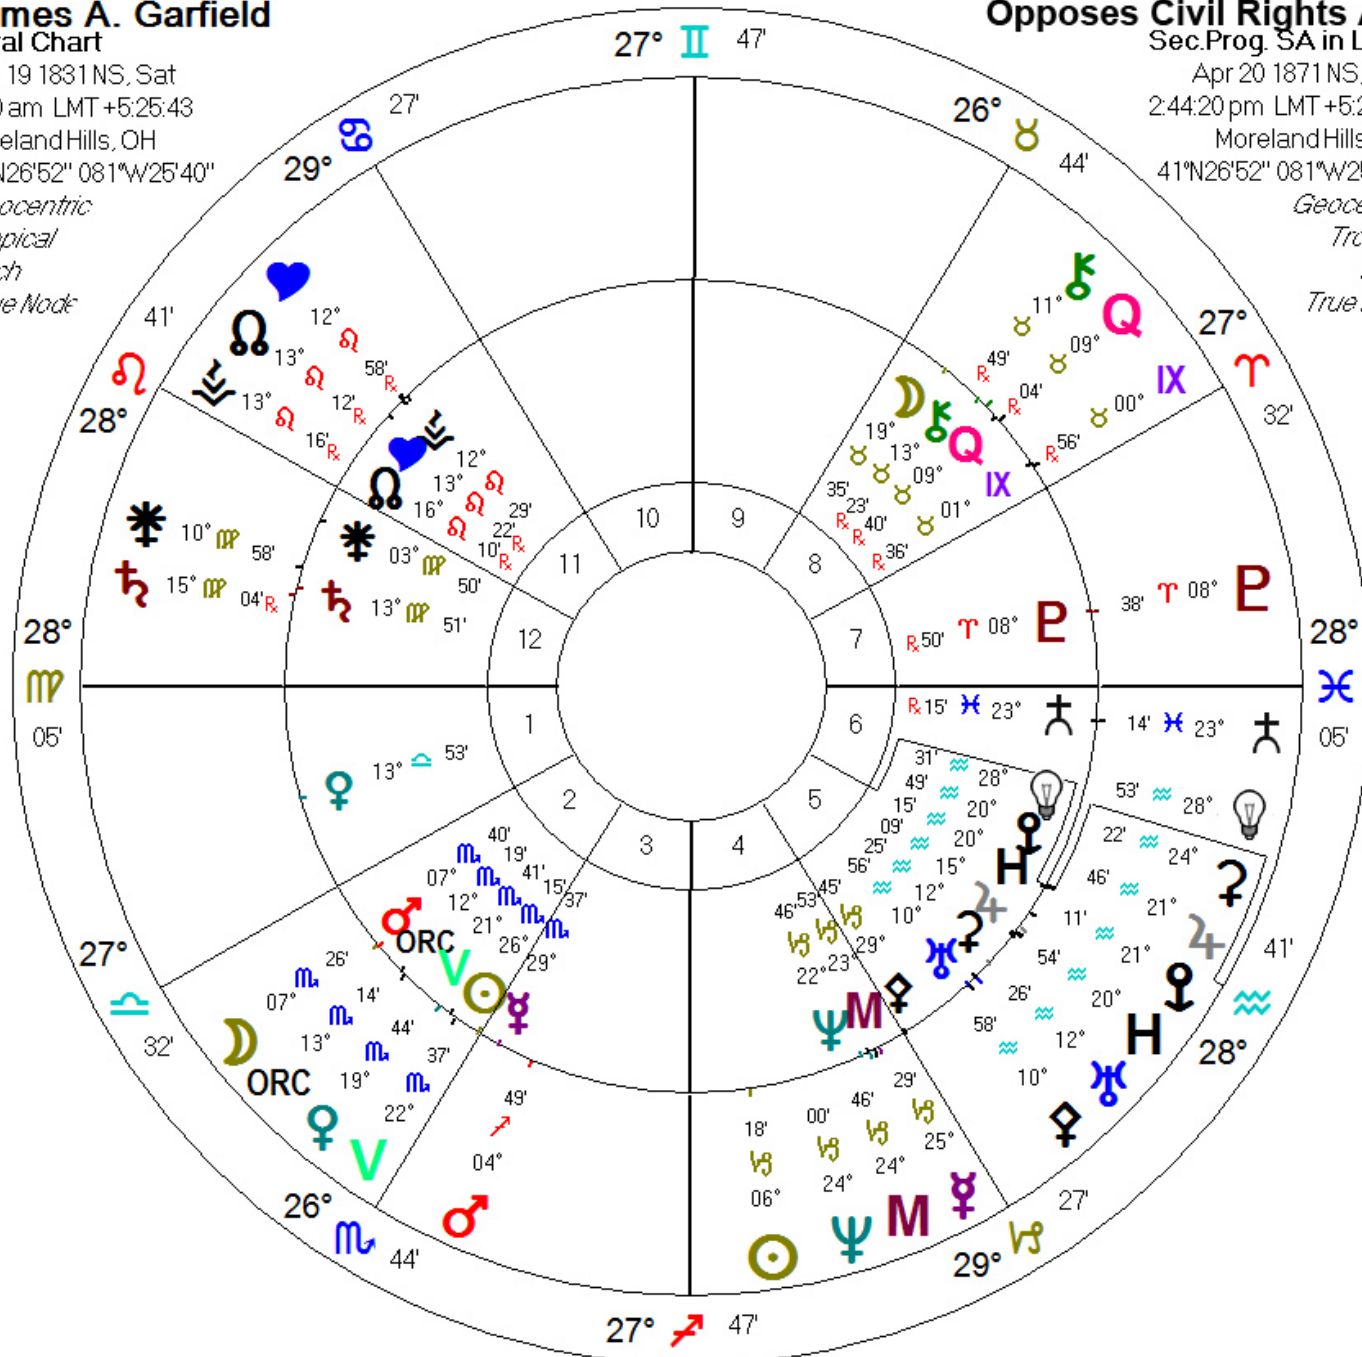

Inner Wheel

Outer Wheel

James A. Garfield Natal Chart

Nov 19 1831 NS, Sat
2:00 am LMT +5:25:43
Moreland Hills, OH
41°N26'52" 081°W25'40"

*Geocentric
Tropical
Koch
True Node*

Opposes Civil Rights Act Sec.Prog. SA in Long

Apr 20 1871 NS, Thu
2:44:20 pm LMT +5:25:43
Moreland Hills, OH
41°N26'52" 081°W25'40"

*Geocentric
Tropical
Koch
True Node*