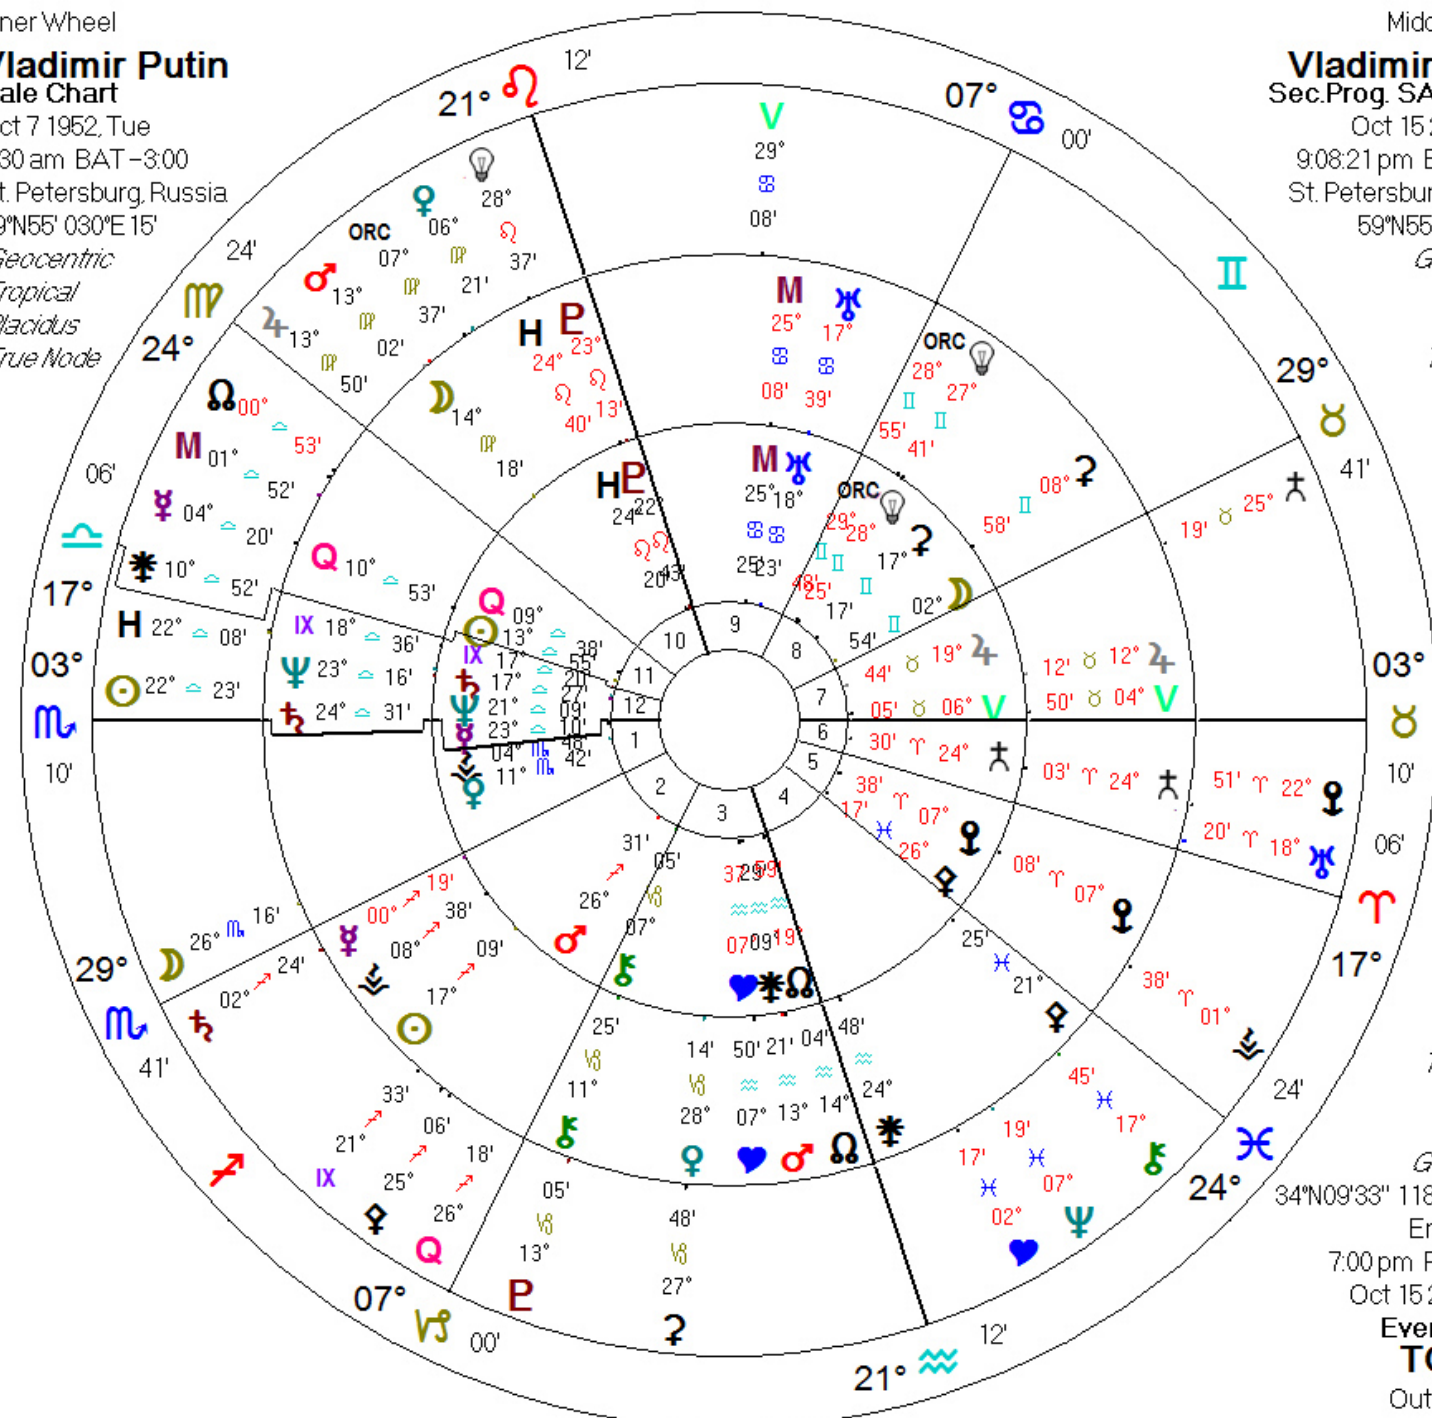

Inner Wheel

Vladimir Putin

Male Chart

Oct 7 1952, Tue
9:30 am BAT-3:00
St. Petersburg, Russia
59°N55' 030"E 15'

Geocentric
Tropical
Placidus
True Node

Middle Wheel

Vladimir Putin

Sec.Prog. SA in Long

Oct 15 2015, Thu
9:08:21 pm BAT-3:00
St. Petersburg, Russia
59°N55' 030"E 15'

Geocentric
Tropical
Placidus
True Node

True Node
Placidus
Tropical
Geocentric

34°N09'33" 118°W30'01"
Encino, CA
7:00 pm PDT+7:00
Oct 15 2015, Thu
Event Chart
TODAY
Outer Wheel