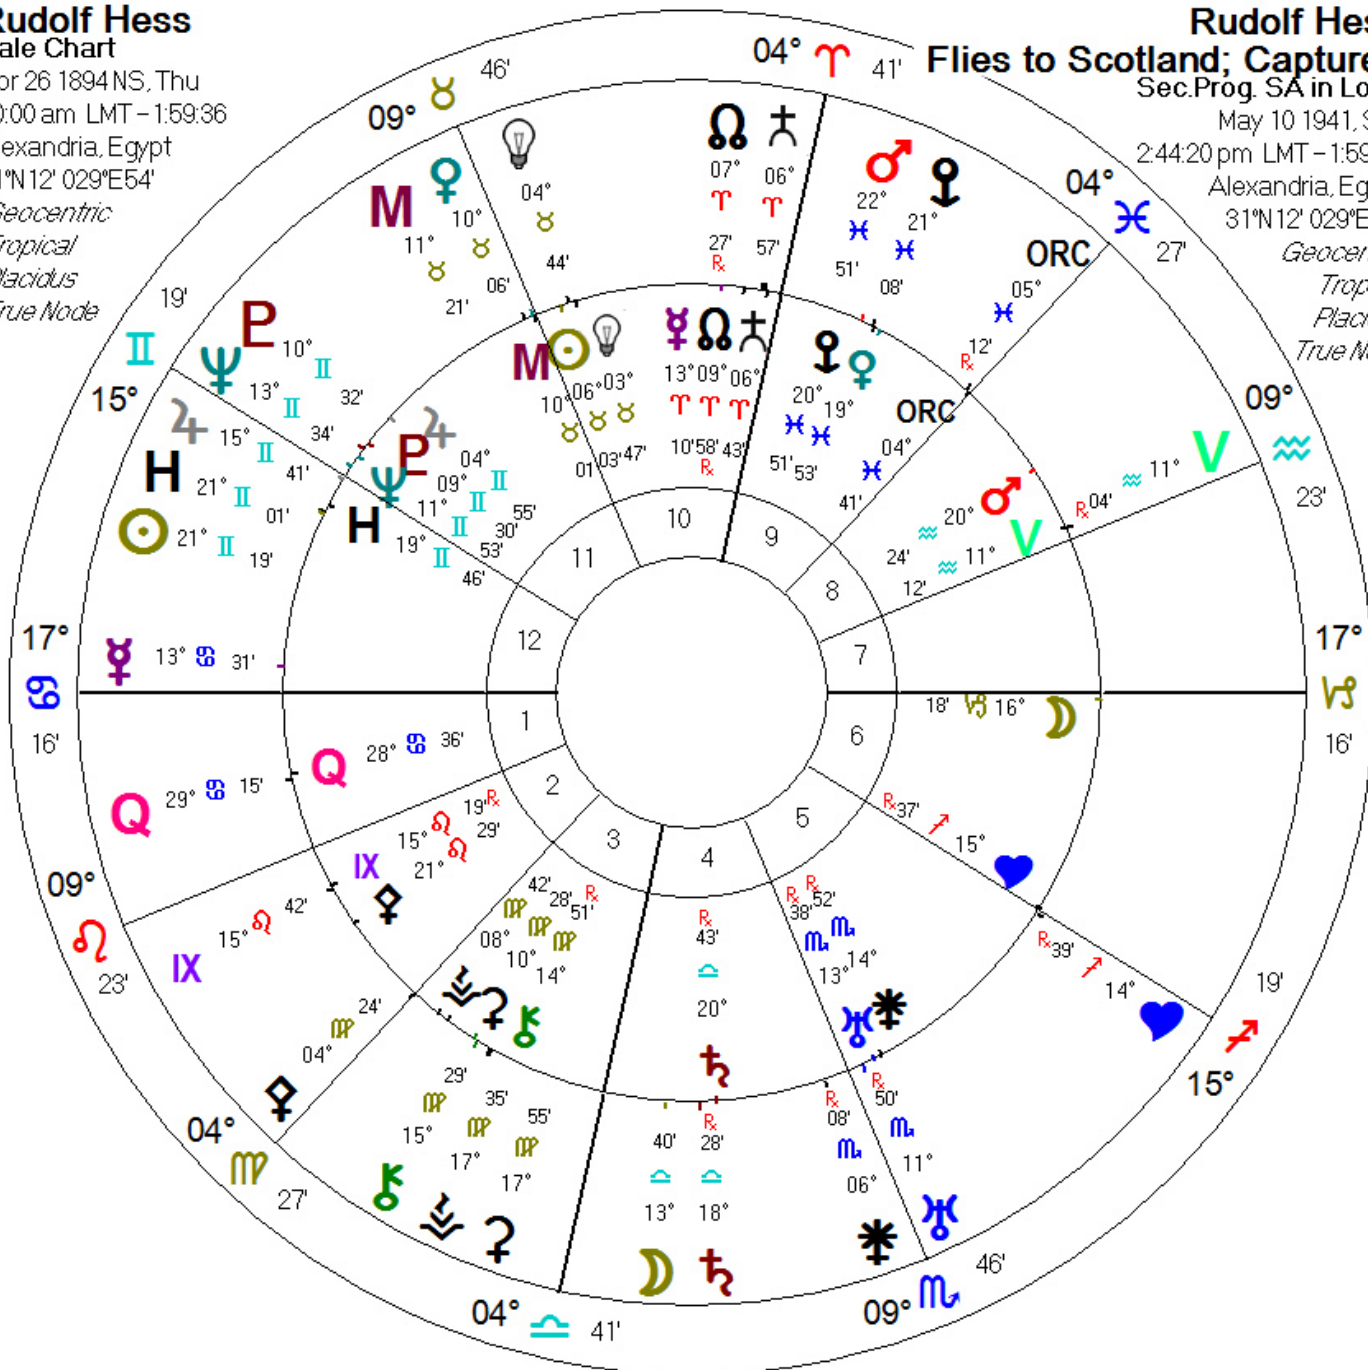

Inner Wheel

Outer Wheel

Rudolf Hess

Male Chart

Apr 26 1894 NS, Thu

10:00 am LMT - 1:59:36

Alexandria, Egypt

31°N12' 029°E54'

Geocentric

Tropical

Placidus

True Node

Rudolf Hess

Flies to Scotland; Captured

Sec.Prog. SA in Long

May 10 1941, Sat

2:44:20 pm LMT - 1:59:36

Alexandria, Egypt

31°N12' 029°E54'

Geocentric

Tropical

Placidus

True Node