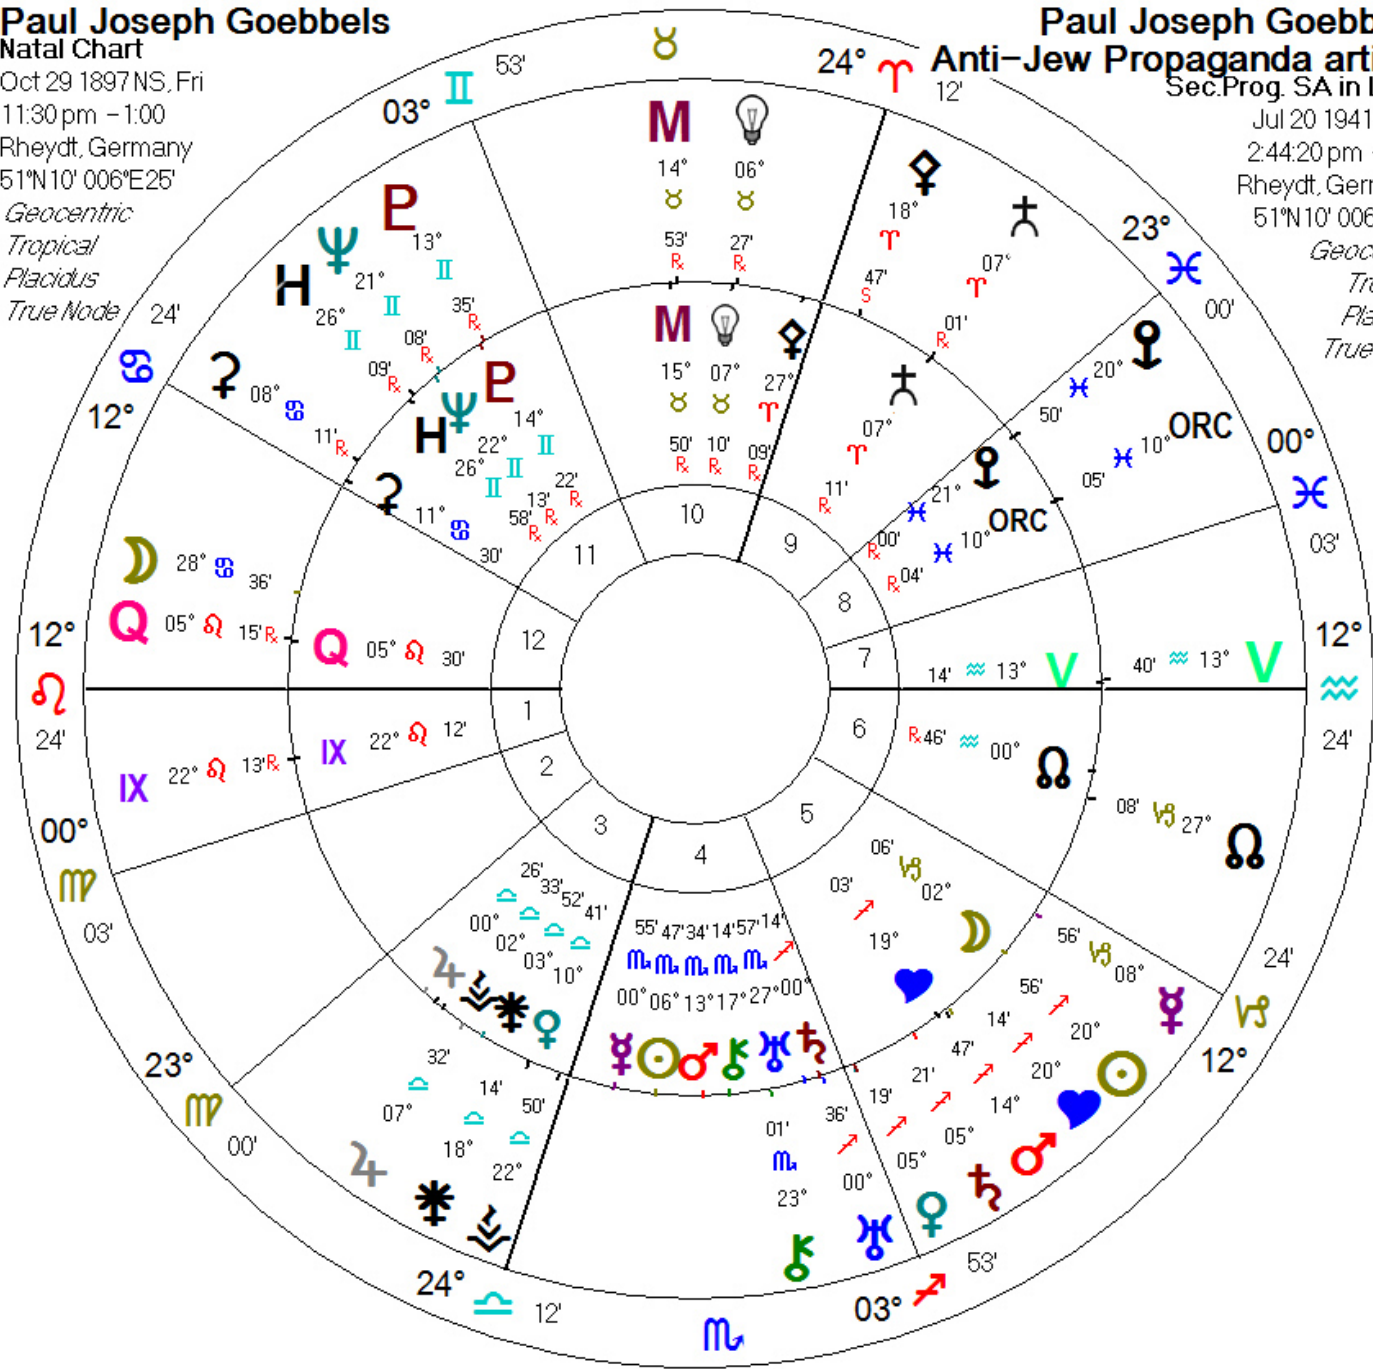

Inner Wheel

Outer Wheel

Paul Joseph Goebbels Natal Chart

Oct 29 1897 NS, Fri
11:30 pm - 1:00
Rheydt, Germany
51°N10' 006°E25'

*Geocentric
Tropical
Placidus
True Node*

Paul Joseph Goebbels Anti-Jew Propaganda article

Sec.Prog. SA in Long
Jul 20 1941, Sun
2:44:20 pm - 1:00
Rheydt, Germany
51°N10' 006°E25'

*Geocentric
Tropical
Placidus
True Node*