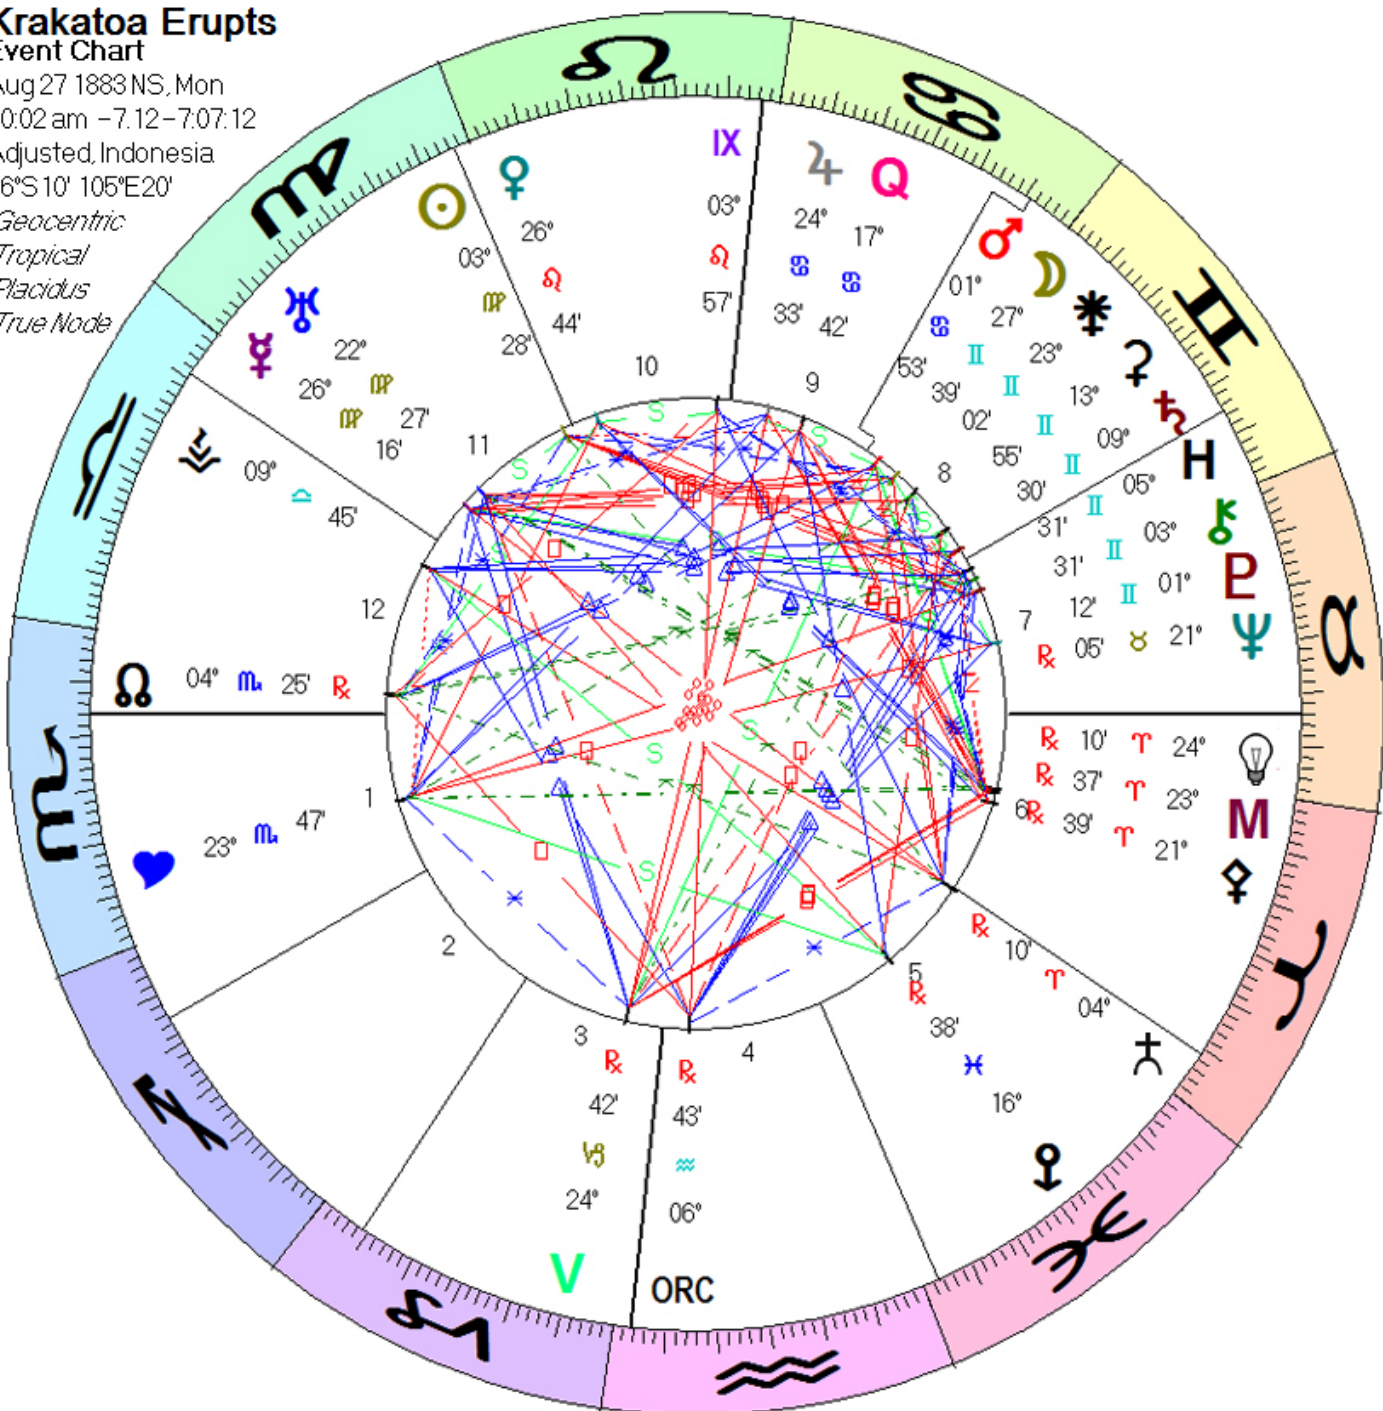

Tunguska Comet Strike

Event Chart

Jun 30 1908, Tue

7:14 am -6:00

Krasno, Russia

56°N01' 092°E50'

Geocentric

Tropical