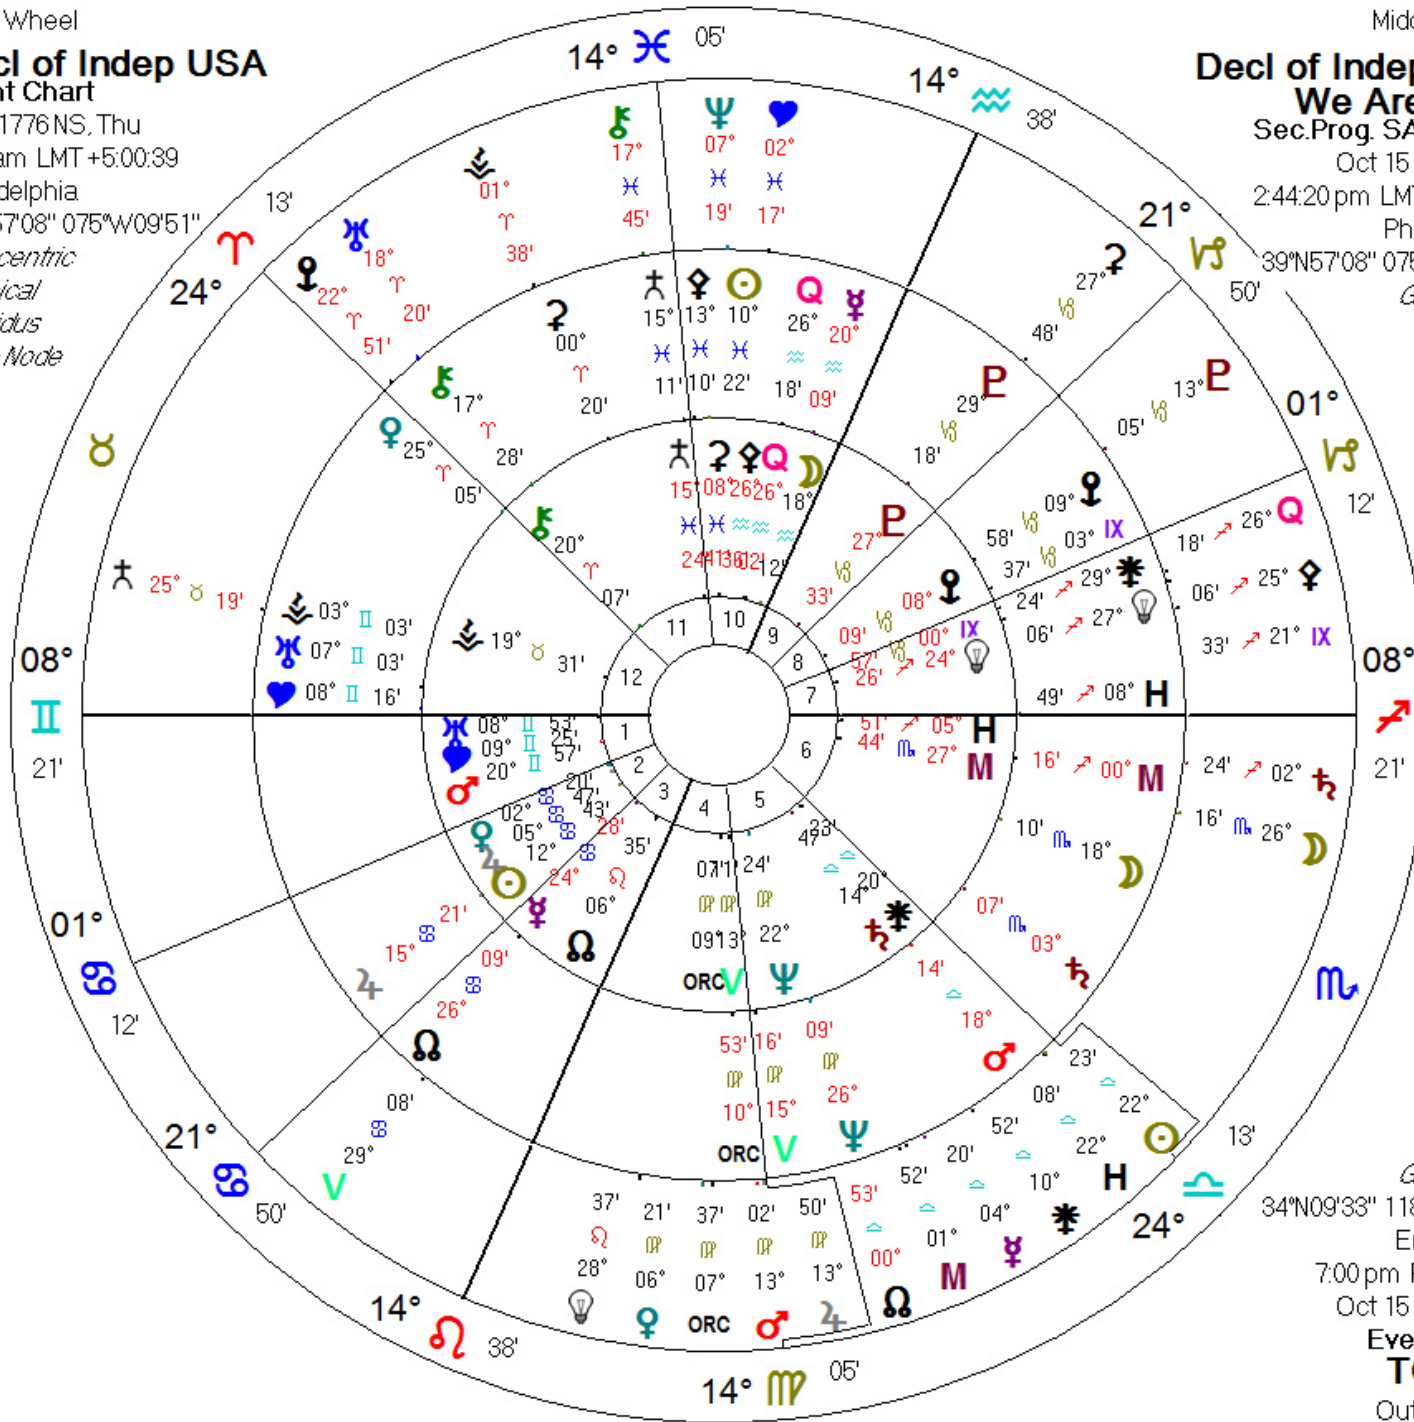

Tunguska Comet Strike

Event Chart

Jun 30 1908, Tue

7:14 am -6:00

Krasno, Russia

56°N01' 092°E50'

Geocentric

Tropical

Placidus

True Node

Discovery of America

Event Chart

Oct 12 1492, Fri

2:00 am LMT +4:54:48

Samana Cay, Bahamas

23°N06' 073°W42'

Geocentric

Tropical

Placidus

True Node

Inner Wheel

Decl of Indep USA Event Chart

Jul 4 1776 NS, Thu
2:17 am LMT +5:00:39
Philadelphia
39°N57'08" 075°W09'51"
*Geocentric
Tropical
Placidus
True Node*

Middle Wheel