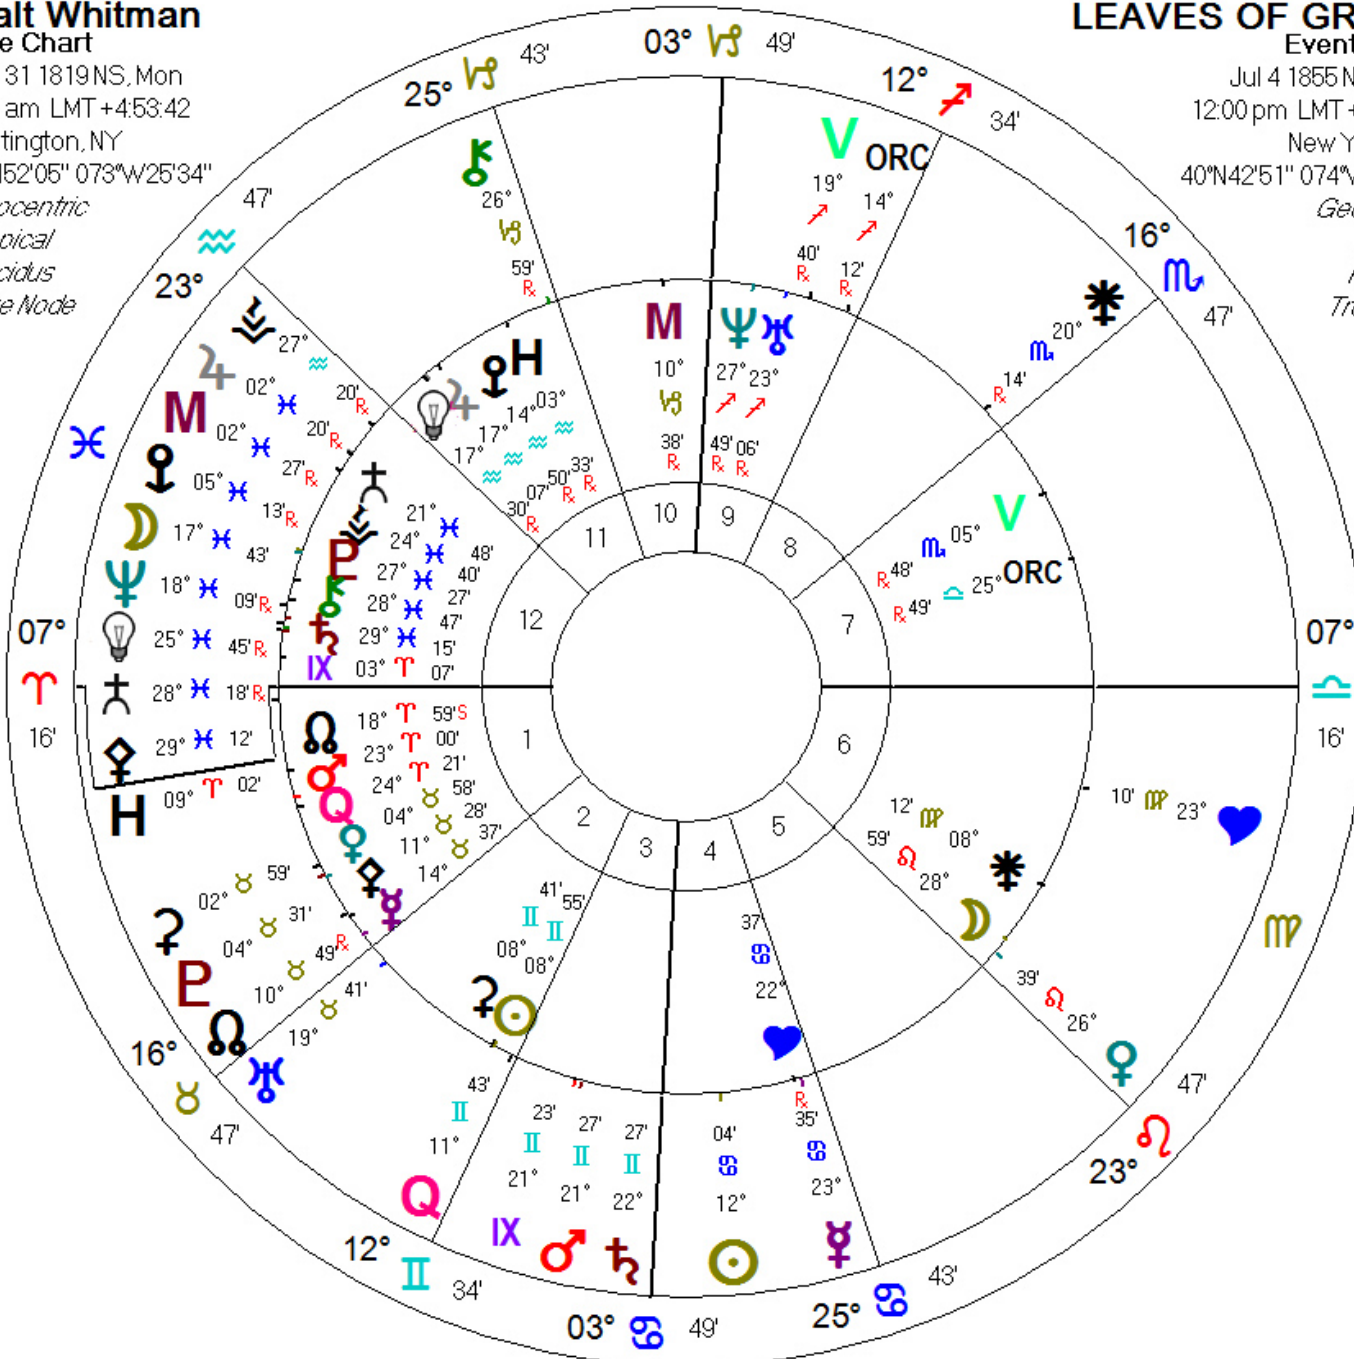

Inner Wheel

Walt Whitman Male Chart

May 31 1819NS, Mon
1:45 am LMT +4:53:42
Huntington, NY
40°N52'05" 073°W25'34"

*Geocentric
Tropical
Placidus
True Node*

Outer Wheel

LEAVES OF GRASS Event Chart

Jul 4 1855NS, Wed
12:00 pm LMT +4:56:02
New York, NY
40°N42'51" 074°W00'23"

*Geocentric
Tropical
Placidus
True Node*