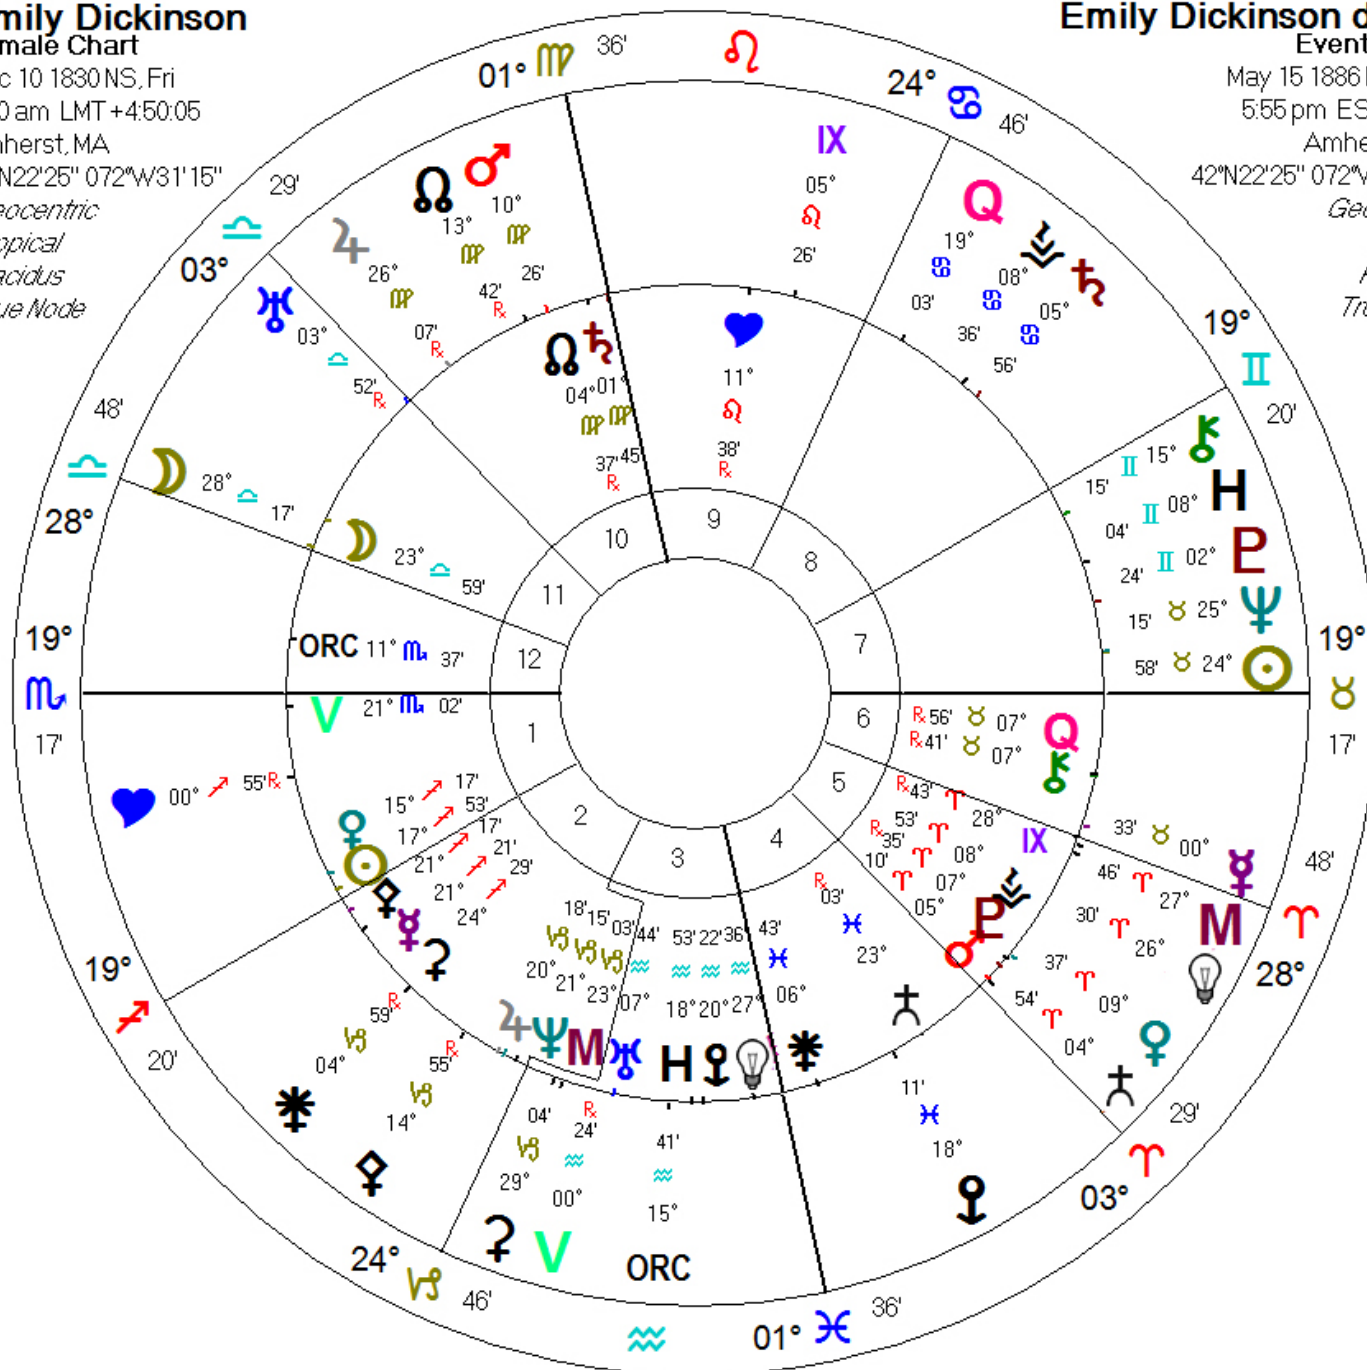

Inner Wheel

Outer Wheel

Emily Dickinson Female Chart

Dec 10 1830 NS, Fri
5:00 am LMT +4:50:05
Amherst, MA
42°N22'25" 072°W31'15"

*Geocentric
Tropical
Placidus
True Node*

Emily Dickinson death Event Chart

May 15 1886 NS, Sat
5:55 pm EST +5:00
Amherst, MA
42°N22'25" 072°W31'15"

*Geocentric
Tropical
Placidus
True Node*