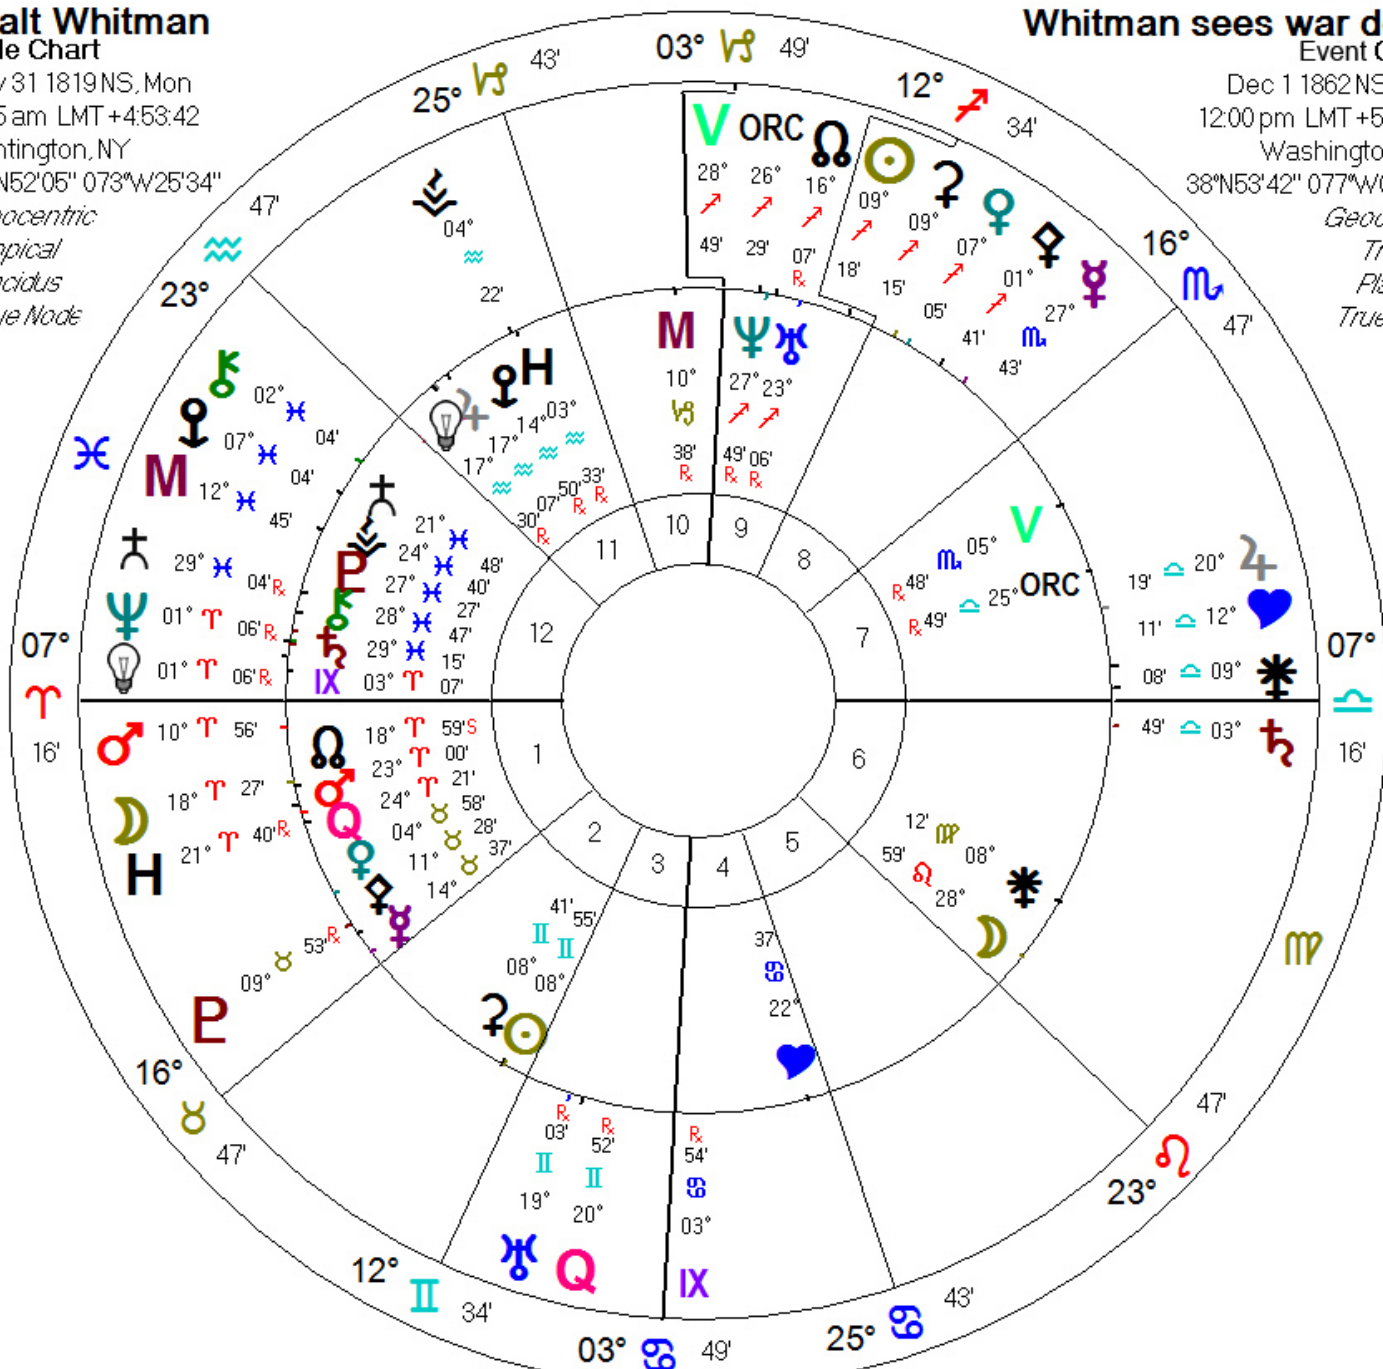

Inner Wheel

Walt Whitman Male Chart

May 31 1819NS, Mon
1:45 am LMT +4:53:42
Huntington, NY
40°N52'05" 073°W25'34"

*Geocentric
Tropical
Placidus
True Node*

Outer Wheel

Whitman sees war dead Event Chart

Dec 1 1862NS, Mon
12:00 pm LMT +5:08:09
Washington, DC
38°N53'42" 077°W02'12"

*Geocentric
Tropical
Placidus
True Node*