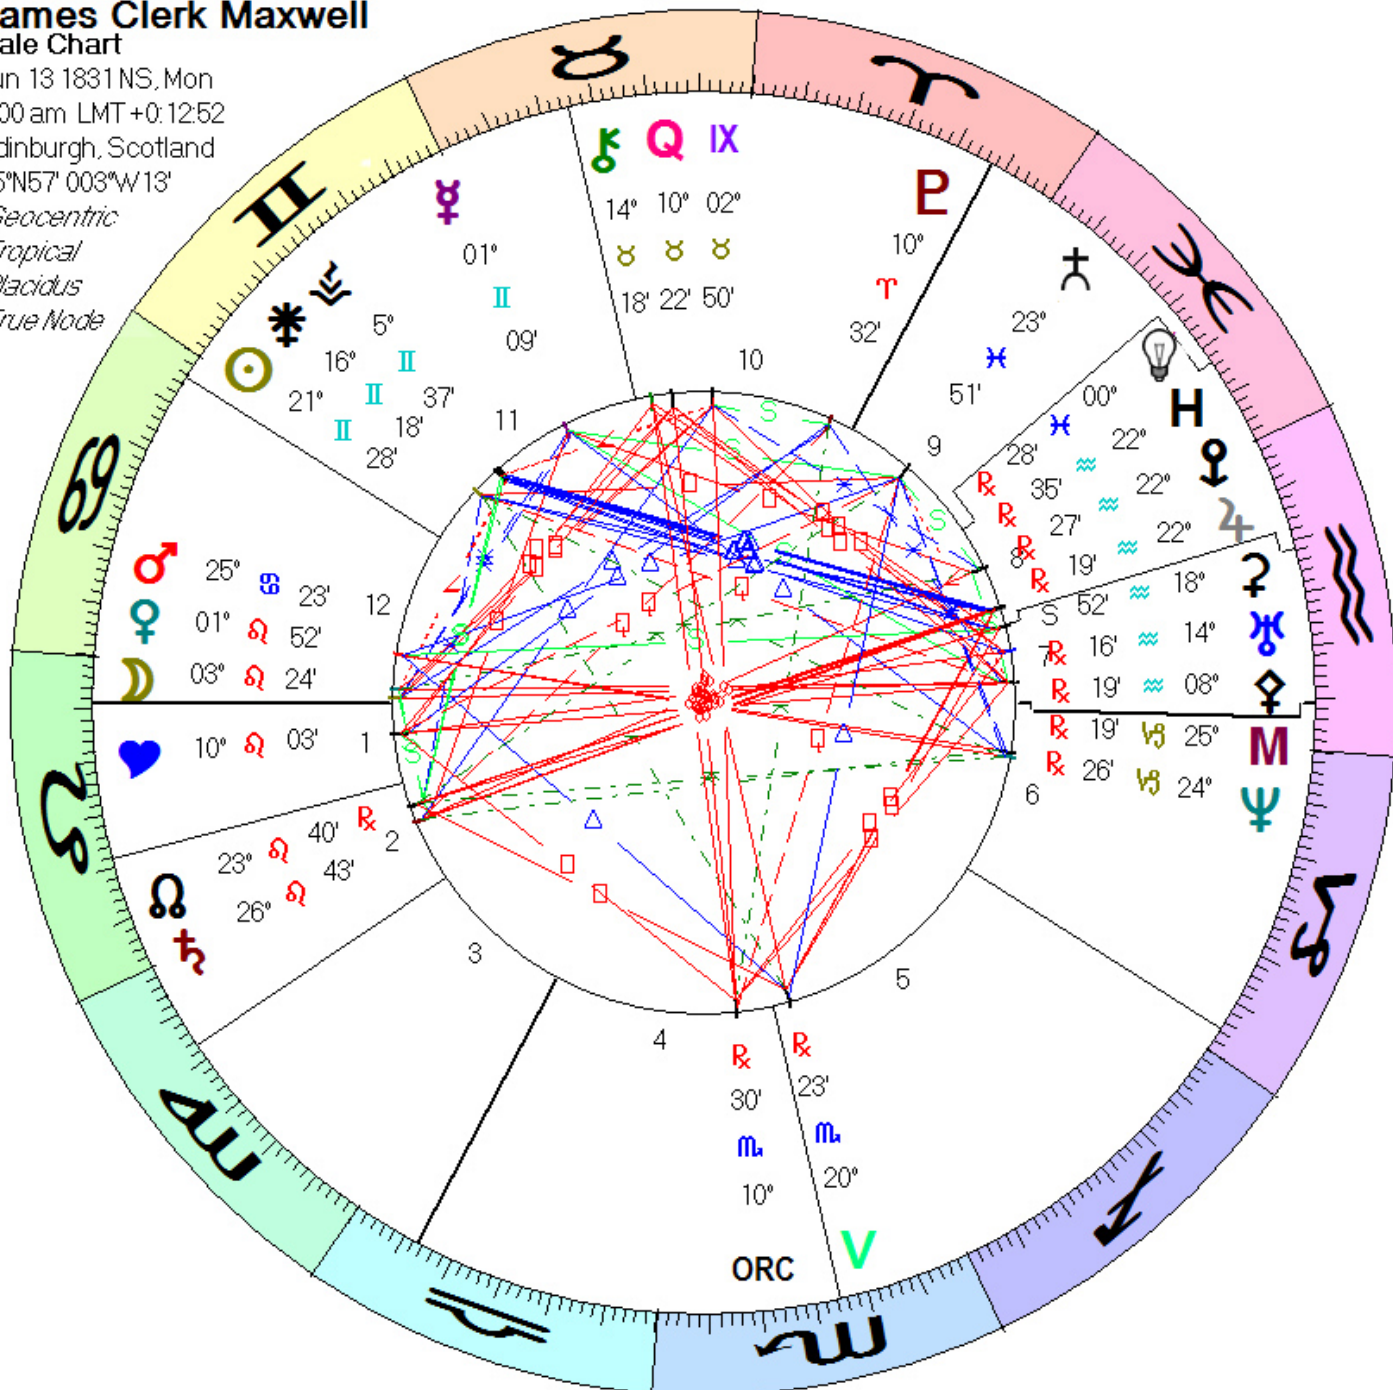

James Clerk Maxwell

Male Chart

Jun 13 1831 NS, Mon
7:00 am LMT +0:12:52
Edinburgh, Scotland
55°N57' 003"W13'

Geocentric
Tropical
Placidus
True Node