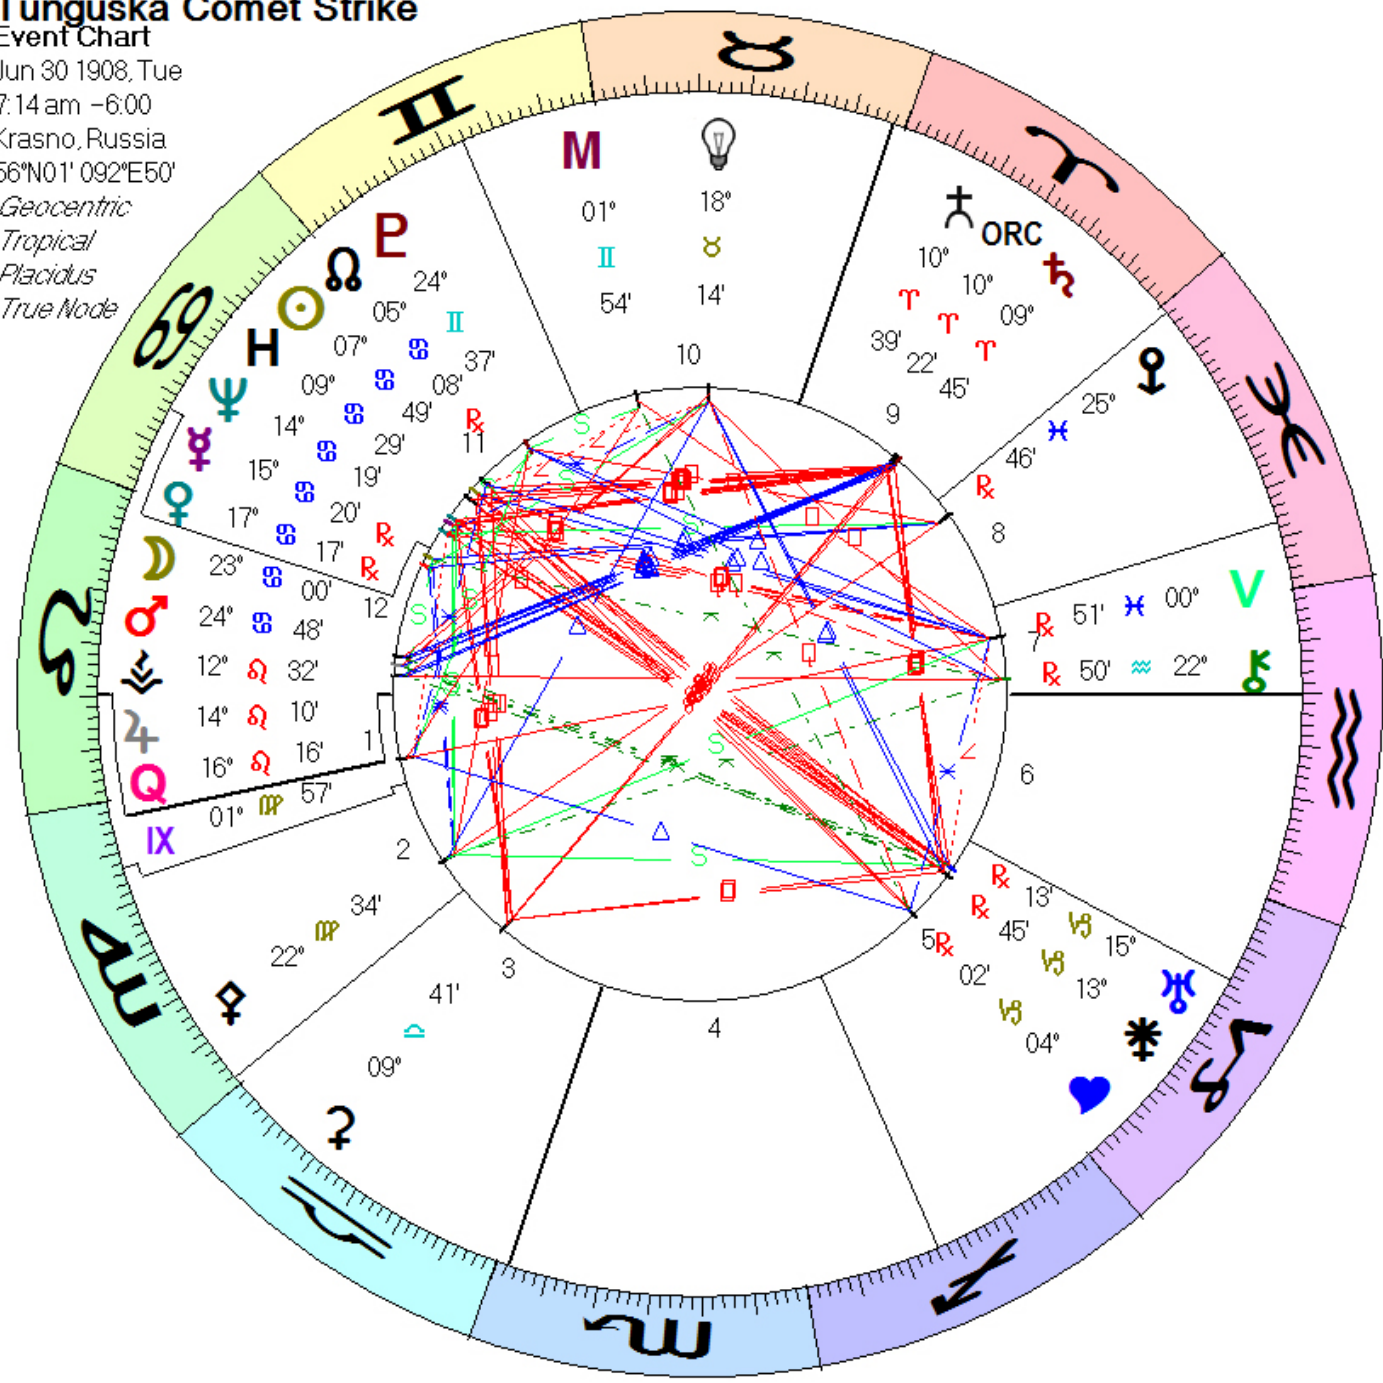

Tunguska Comet Strike

Event Chart

Jun 30 1908, Tue

7:14 am -6:00

Krasno, Russia

56°N01' 092°E50'

Geocentric

Tropical

Placidus

True Node

Discovery of America

Event Chart

Oct 12 1492, Fri

2:00 am LMT +4:54:48

Samana Cay, Bahamas

23°N06' 073°W42'