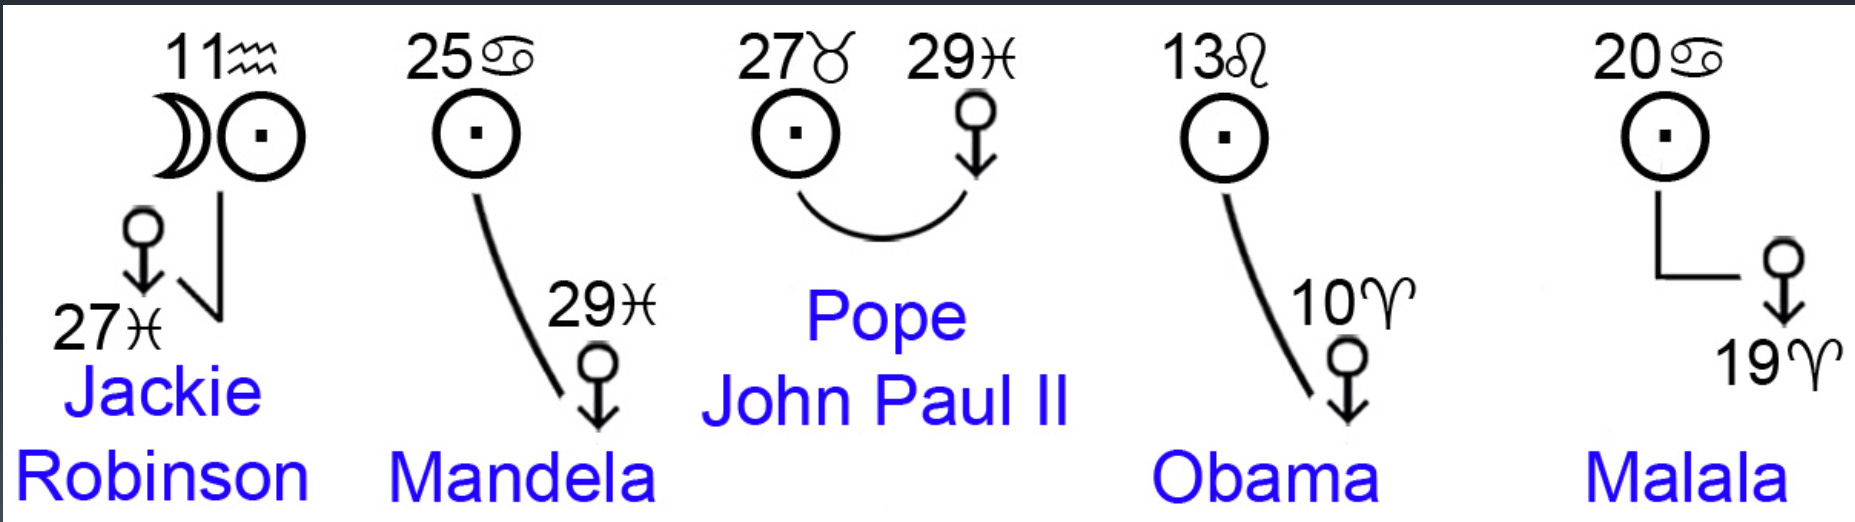

Eris Individuals Identify with People

- Those with Eris themes at birth can feel like or become outcasts, outsiders. This experience can lead them to reach out to help others similarly (mis)treated.