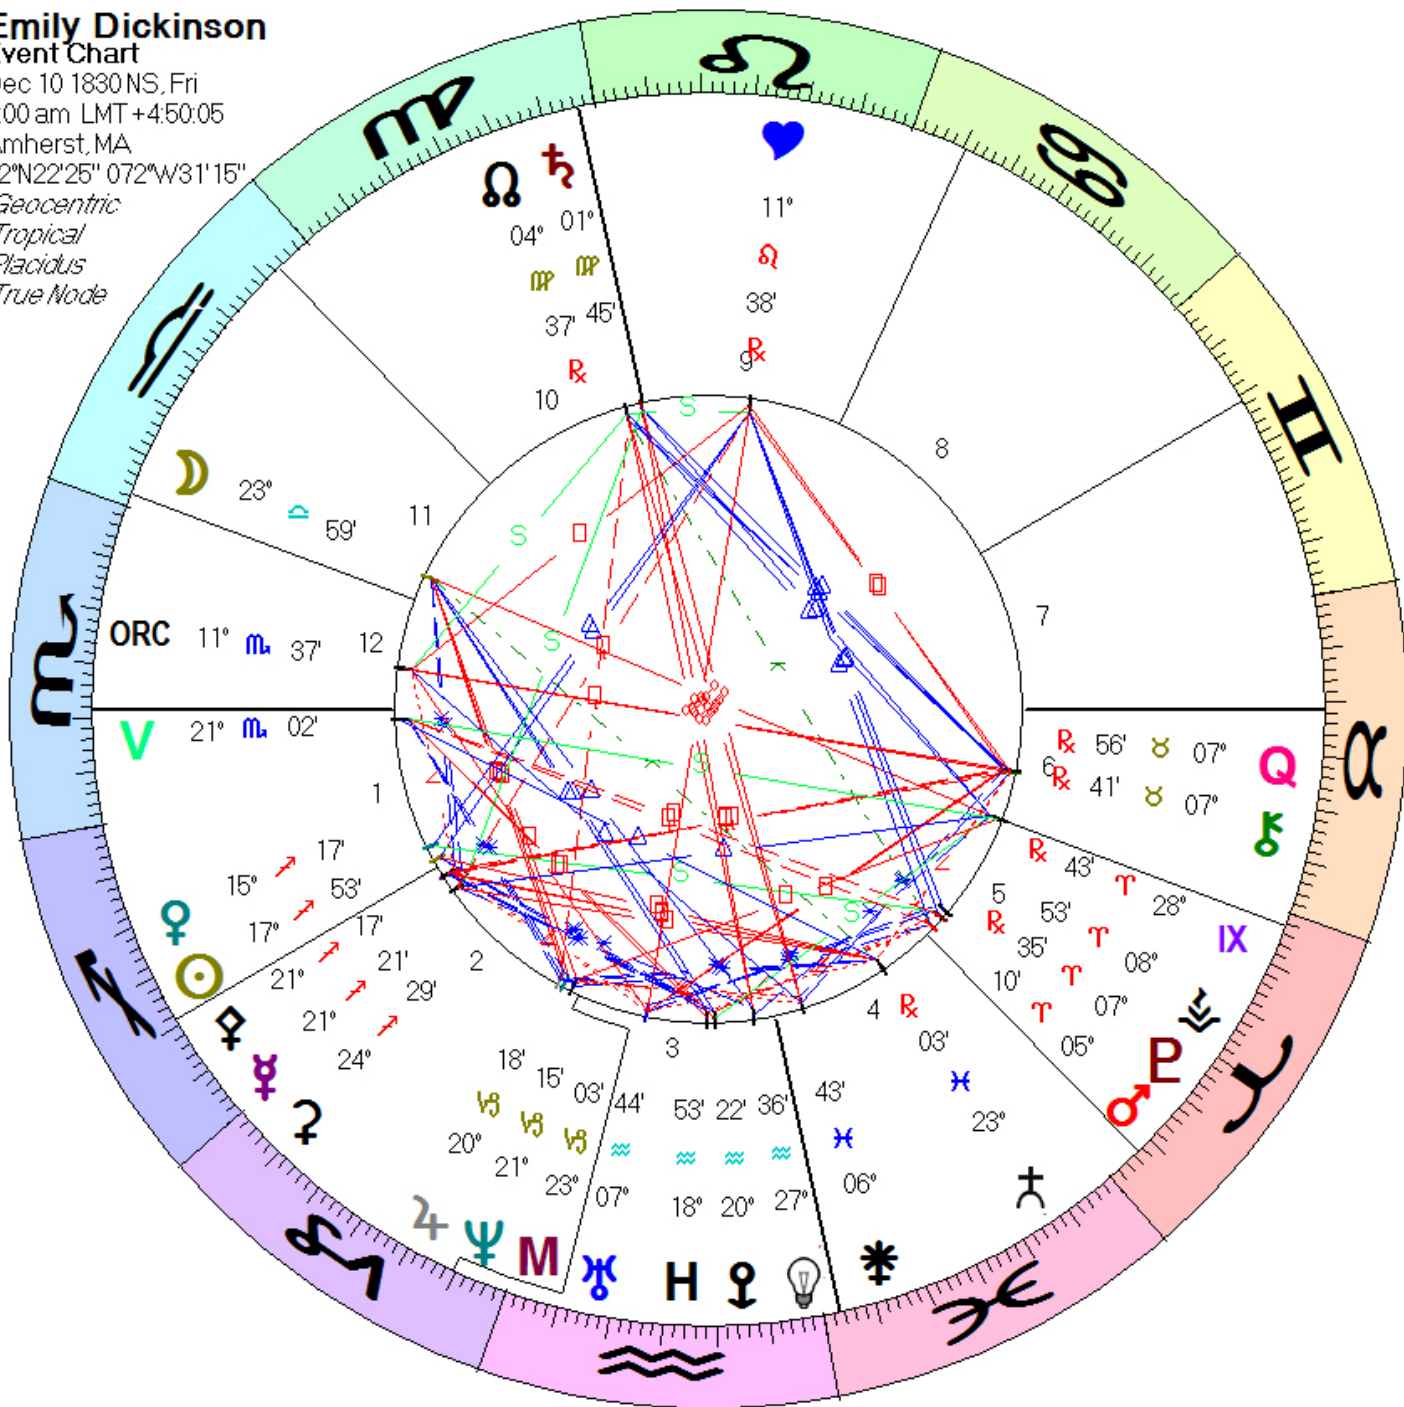

Geocentric
Tropical
Placidus
True Node

Emily Dickinson

Event Chart

Dec 10 1830 NS, Fri
5:00 am LMT +4:50:05
Amherst, MA
42°N22'25" 072°W31'15"

Geocentric
Tropical
Placidus
True Node

Inner Wheel

Outer Wheel

Emily Dickinson Female Chart