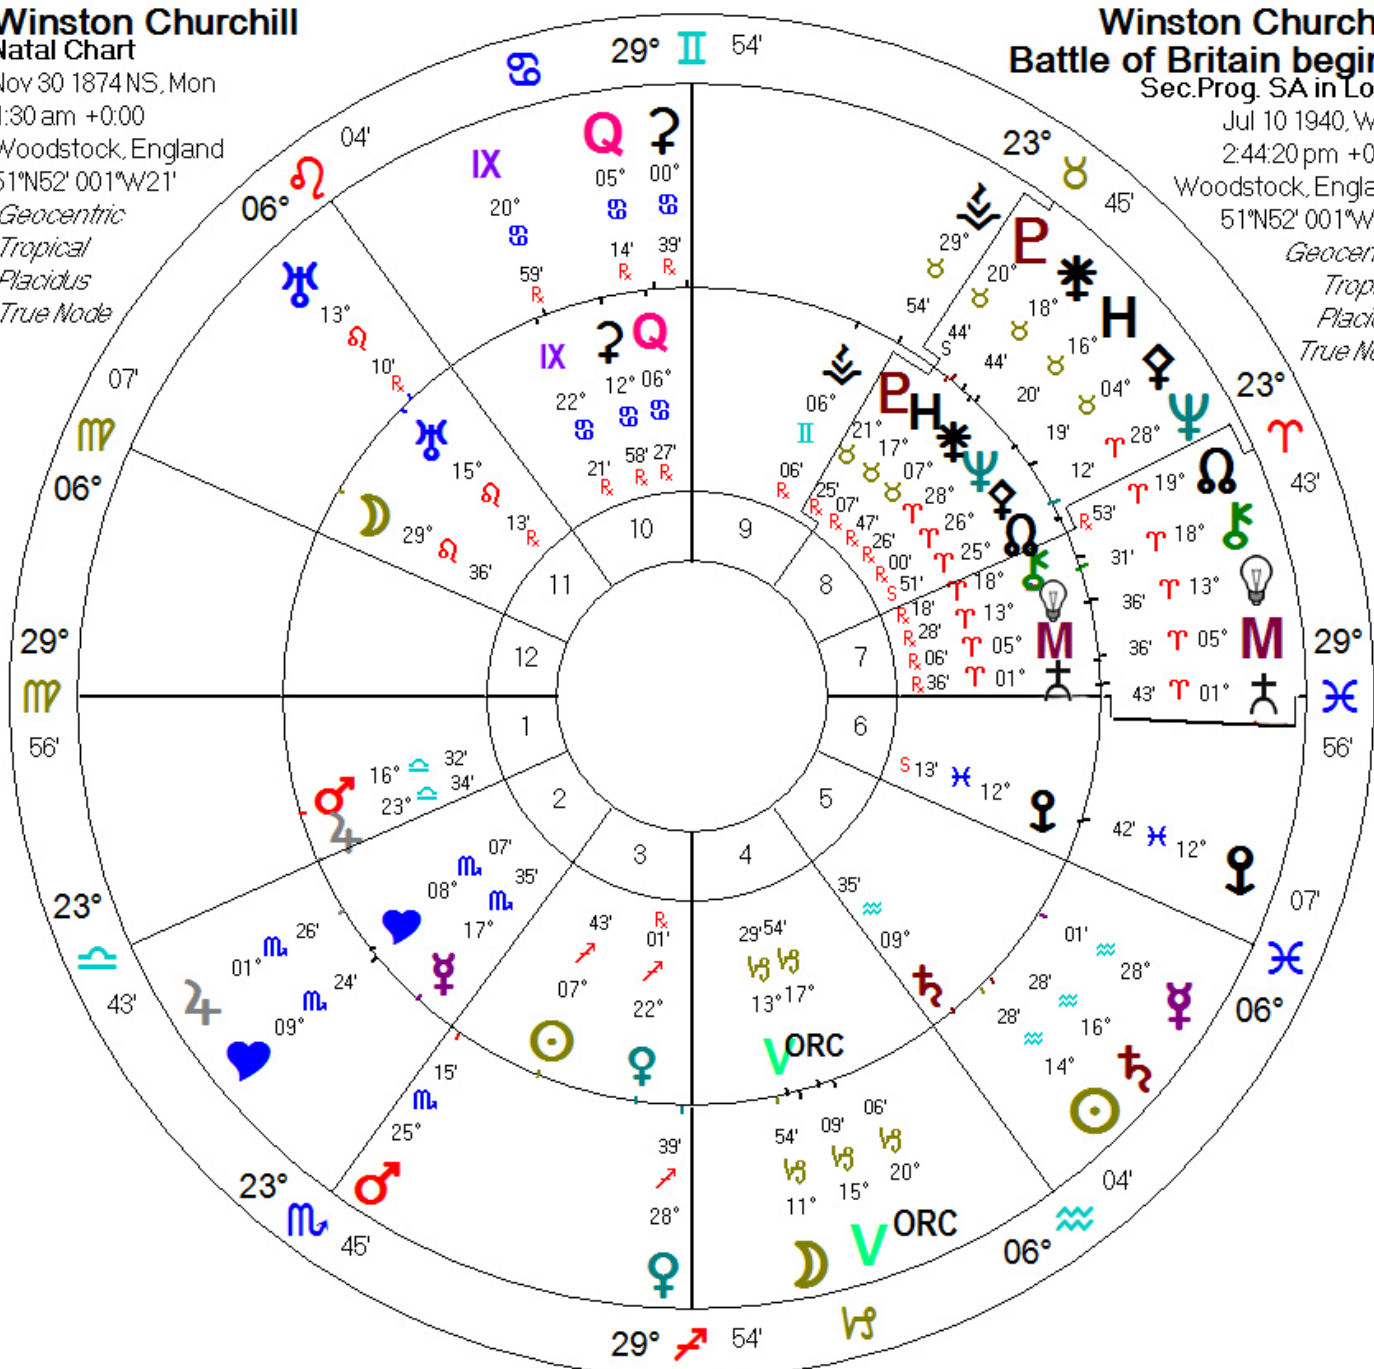

Inner Wheel

Outer Wheel

Winston Churchill Natal Chart

Nov 30 1874 NS, Mon
1:30 am +0:00
Woodstock, England
51°N52' 001°W21'

*Geocentric
Tropical
Placidus
True Node*

Winston Churchill Battle of Britain begins

Sec.Prog. SA in Long
Jul 10 1940, Wed
2:44:20 pm +0:00
Woodstock, England
51°N52' 001°W21'

*Geocentric
Tropical
Placidus
True Node*