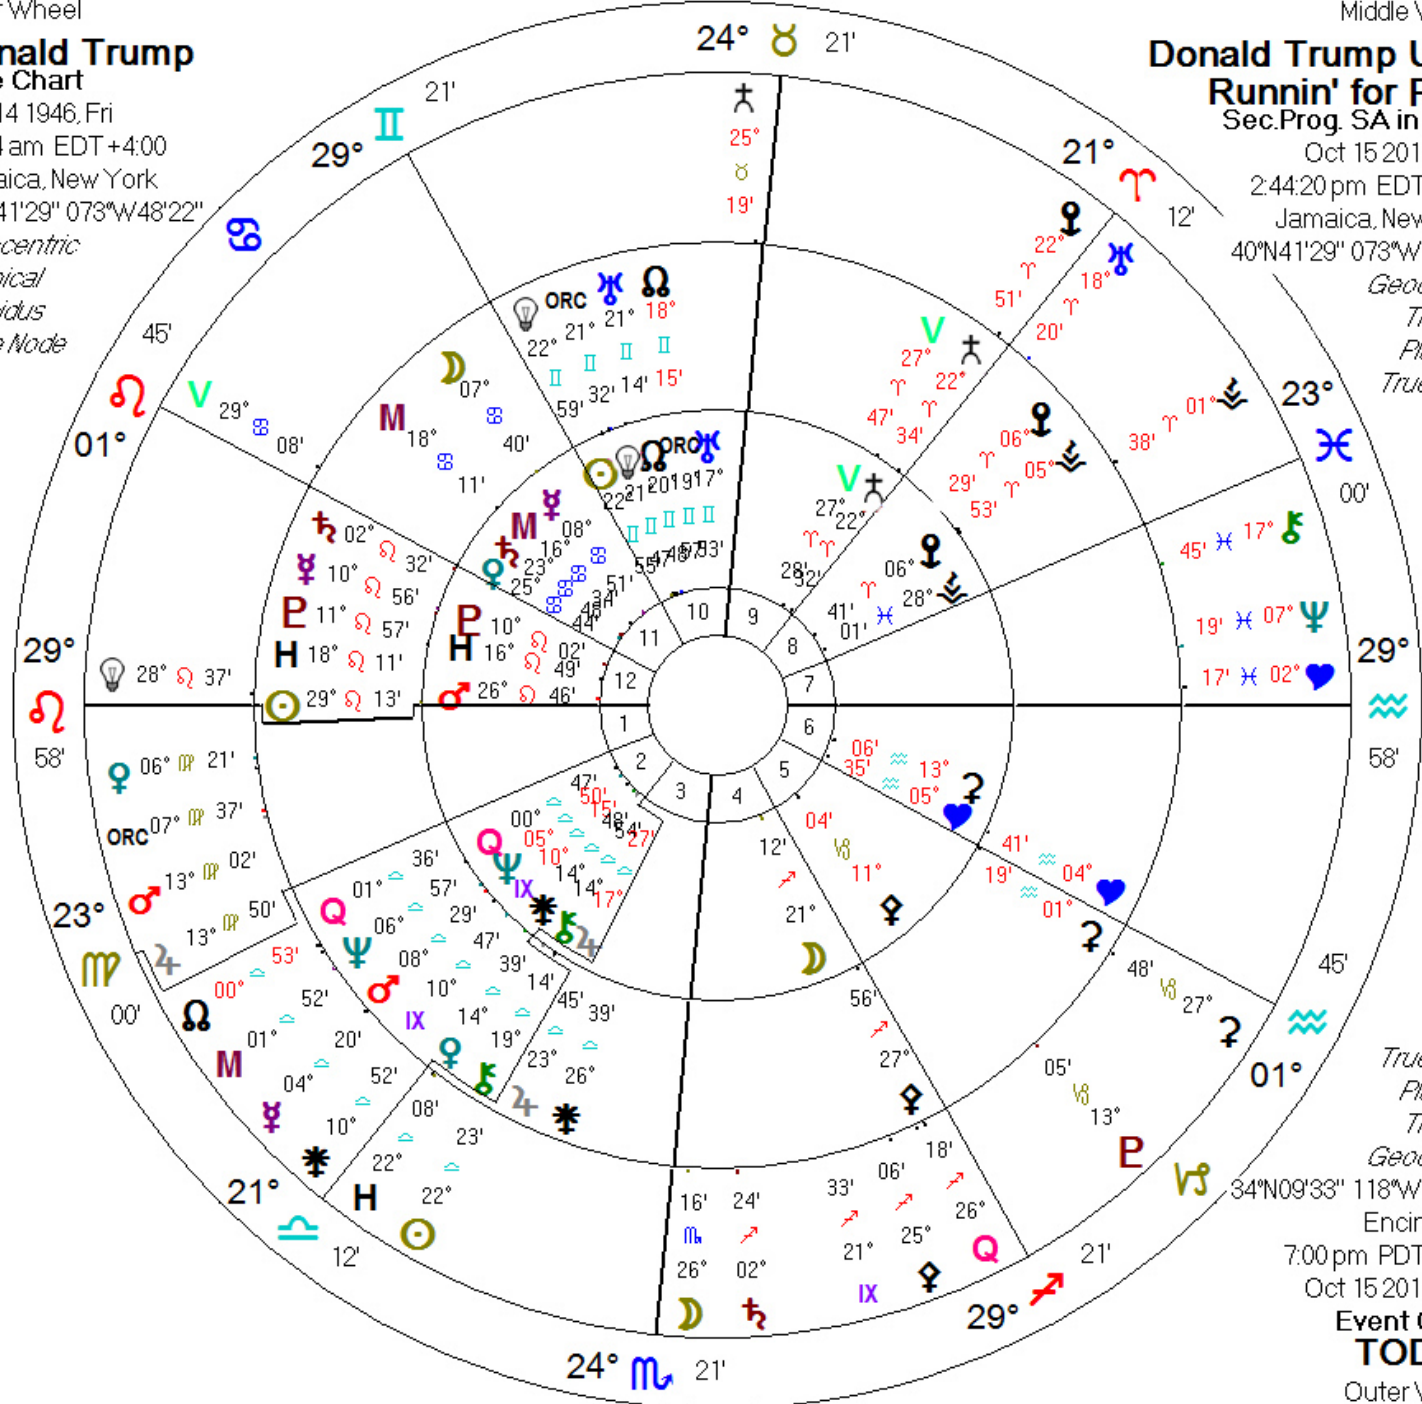

Middle Wheel

Inner Wheel

Donald Trump Male Chart

Jun 14 1946, Fri
10:54 am EDT+4:00
Jamaica, New York
40°N41'29" 073°W48'22"

Geocentric
Tropical
Placidus
True Node

Donald Trump USE Runnin' for Prez

Sec.Prog. SA in Long

Oct 15 2015, Thu
2:44:20 pm EDT+4:00
Jamaica, New York
40°N41'29" 073°W48'22"

Geocentric
Tropical
Placidus
True Node

True Node
Placidus
Tropical
Geocentric

34°N09'33" 118°W30'01"
Encino, CA
7:00 pm PDT+7:00
Oct 15 2015, Thu
Event Chart TODAY
Outer Wheel