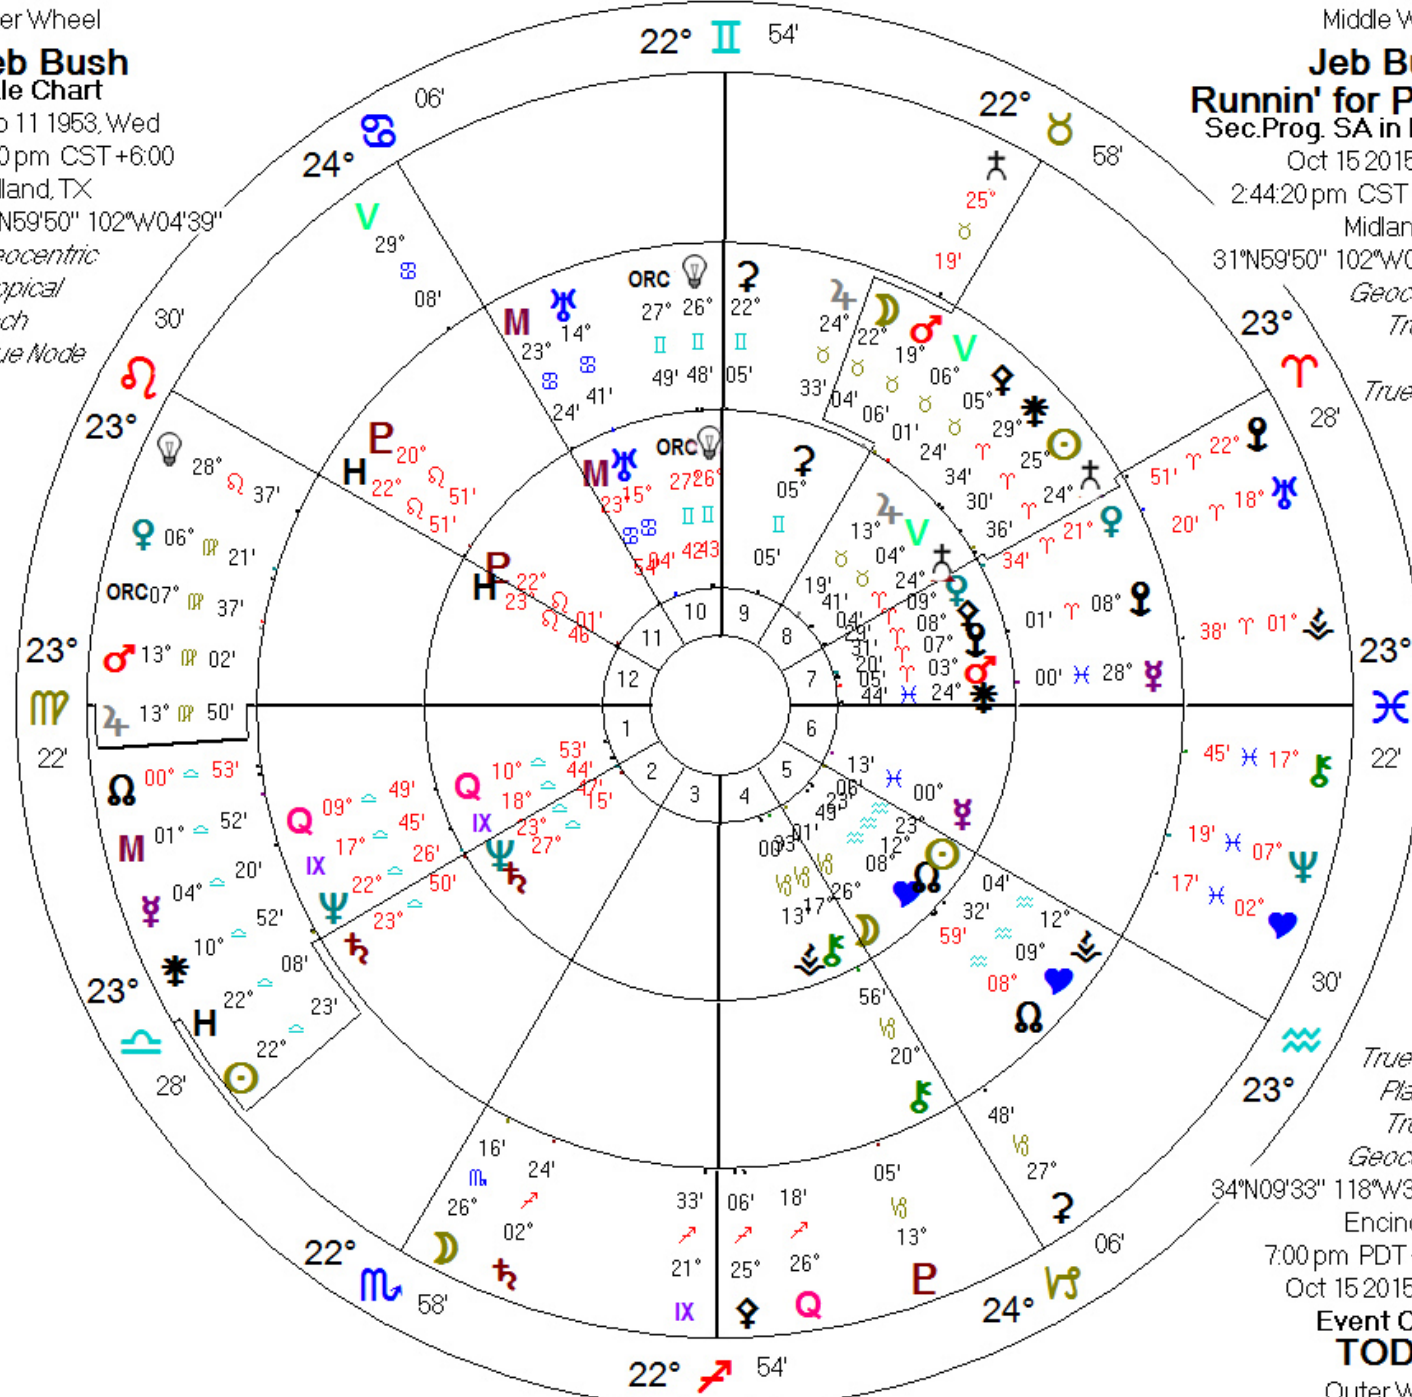

Inner Wheel

Jeb Bush Male Chart

Feb 11 1953, Wed
8:50 pm CST +6:00
Midland, TX
31°N59'50" 102°W04'39"

*Geocentric
Tropical
Koch
True Node*

Middle Wheel

Jeb Bush Runnin' for Prez Sec.Prog. SA in Long

Oct 15 2015, Thu
2:44:20 pm CST +6:00
Midland, TX
31°N59'50" 102°W04'39"

*Geocentric
Tropical
Koch
True Node*

*True Node
Placidus
Tropical
Geocentric*

34°N09'33" 118°W30'01"
Encino, CA
7:00 pm PDT +7:00
Oct 15 2015, Thu

Event Chart TODAY

Outer Wheel