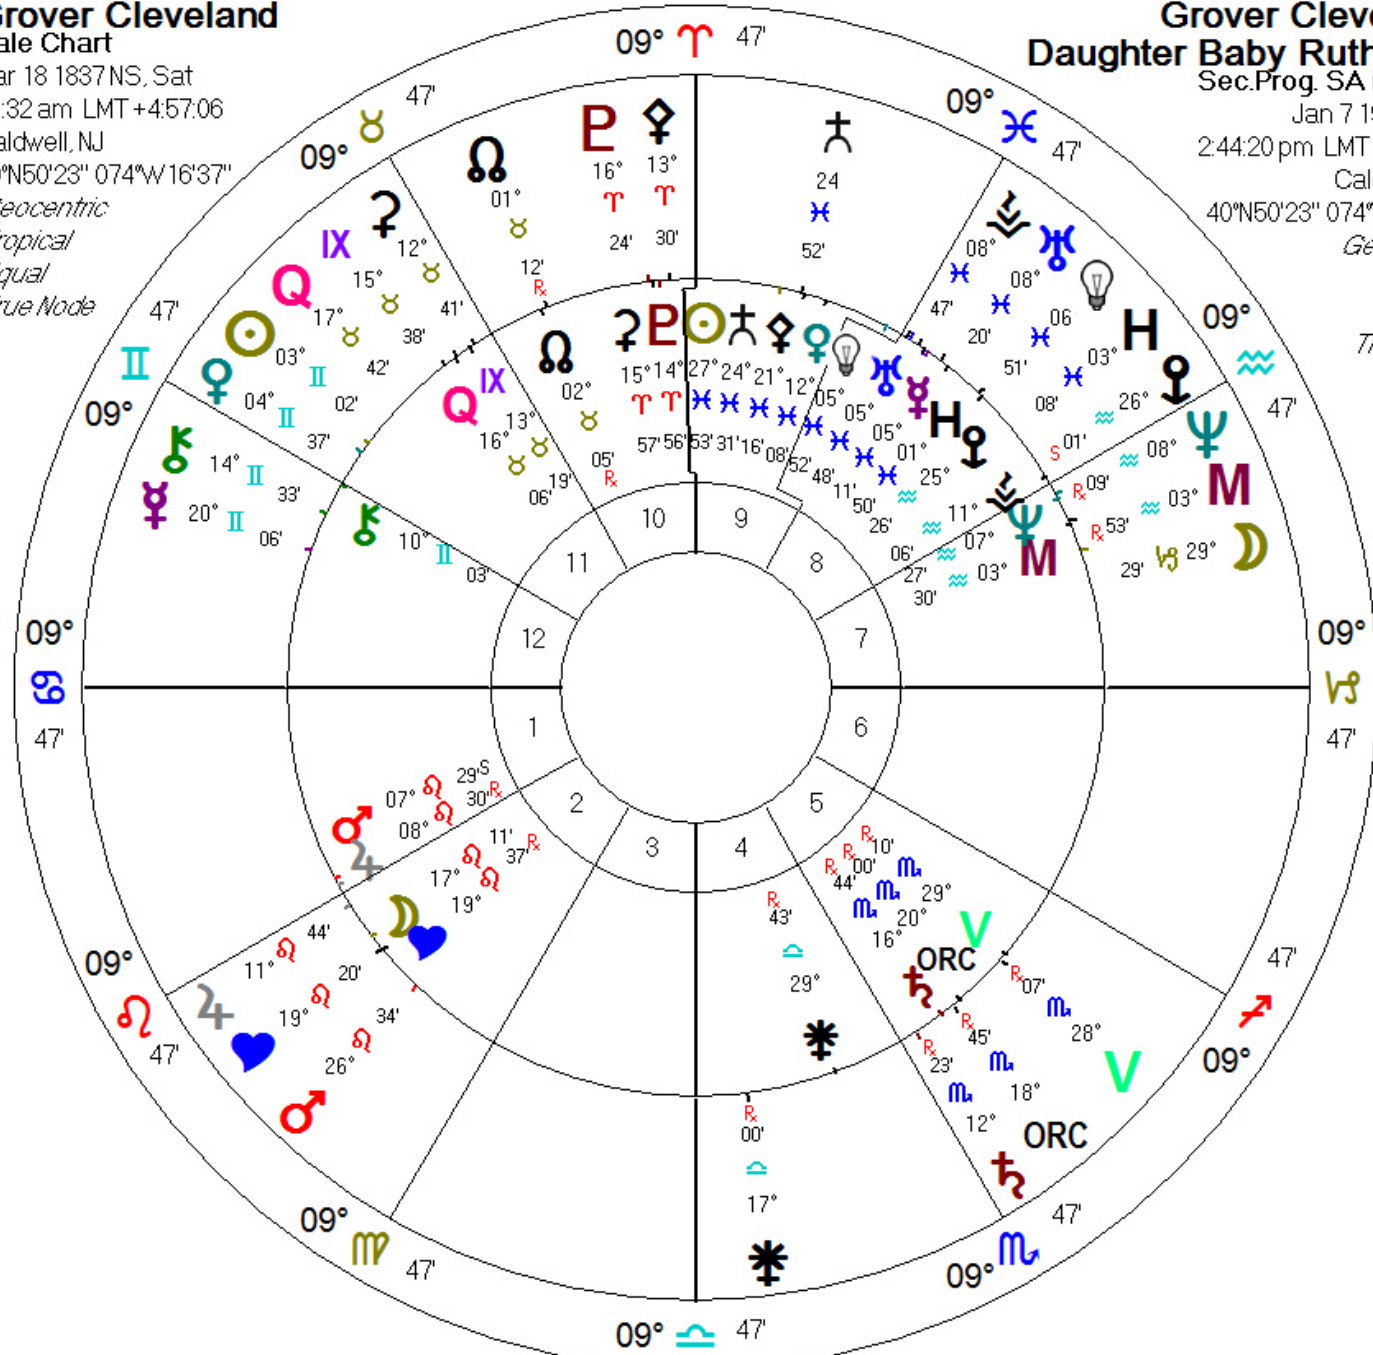

Grover Cleveland Male Chart

Mar 18 1837 NS, Sat
11:32 am LMT +4:57:06
Caldwell, NJ
40°N50'23" 074°W16'37"
*Geocentric
Tropical
Equal
True Node*

Grover Cleveland Daughter Baby Ruth dies

Sec.Prog. SA in Long
Jan 7 1904, Thu
2:44:20 pm LMT +4:57:06
Caldwell, NJ
40°N50'23" 074°W16'37"
*Geocentric
Tropical
Equal
True Node*