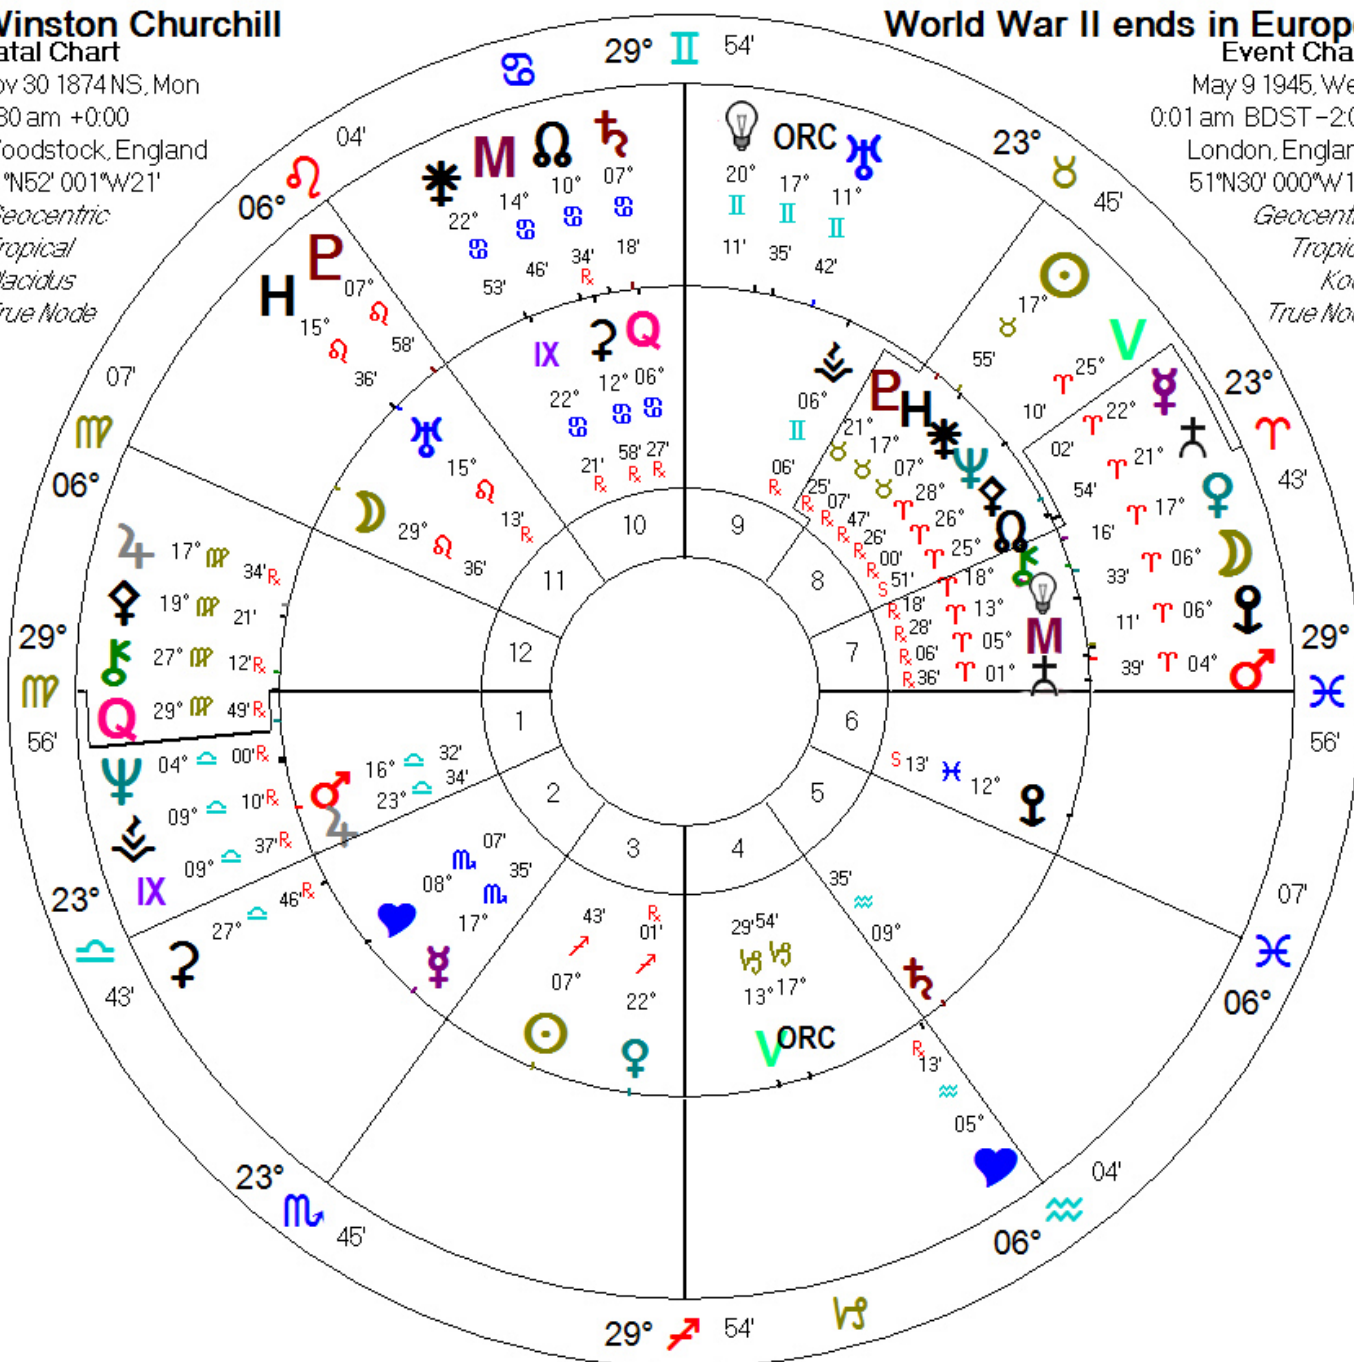

Inner Wheel

Outer Wheel

Winston Churchill Natal Chart

Nov 30 1874 NS, Mon
1:30 am +0:00
Woodstock, England
51°N52' 001°W21'

*Geocentric
Tropical
Placidus
True Node*

World War II ends in Europe Event Chart

May 9 1945, Wed
0:01 am BDST-2:00
London, England
51°N30' 000°W10'

*Geocentric
Tropical
Koch
True Node*