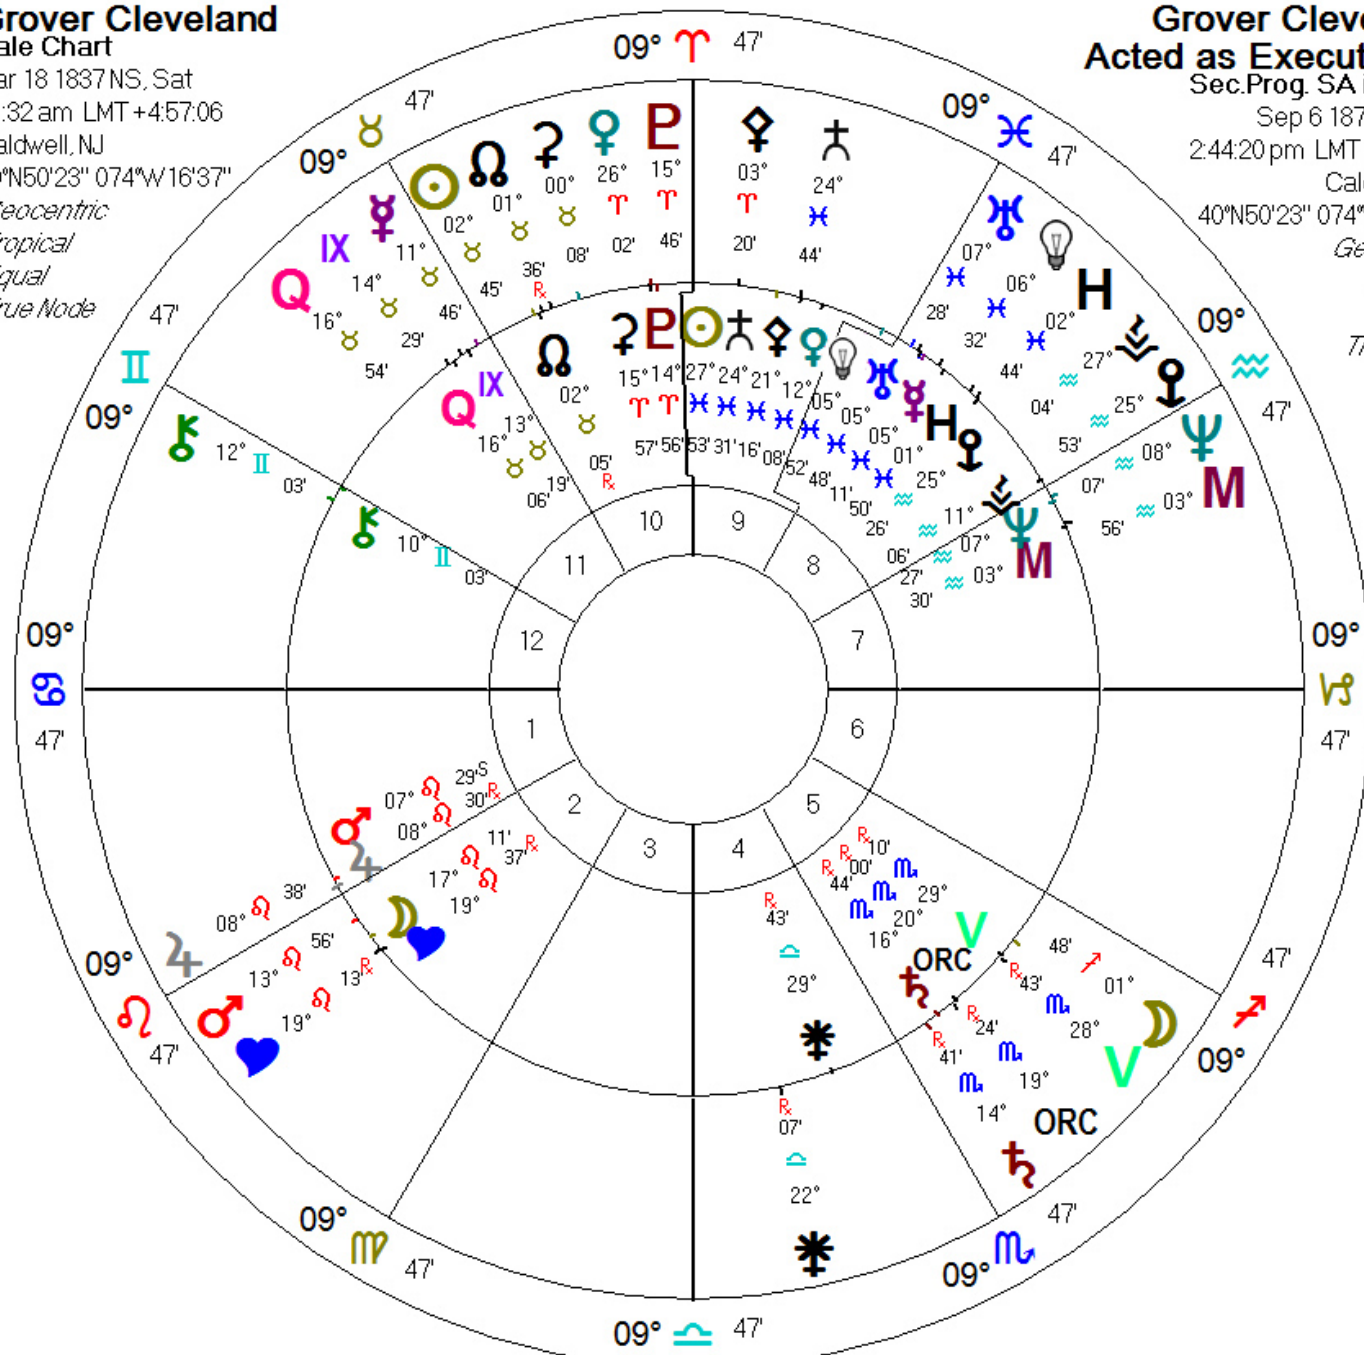

Inner Wheel

Outer Wheel

Grover Cleveland Male Chart

Mar 18 1837 NS, Sat
11:32 am LMT +4:57:06
Caldwell, NJ
40°N50'23" 074°W16'37"

*Geocentric
Tropical
Equal
True Node*

Grover Cleveland Acted as Executioner

Sec.Prog. SA in Long
Sep 6 1872 NS, Fri
2:44:20 pm LMT +4:57:06
Caldwell, NJ
40°N50'23" 074°W16'37"

*Geocentric
Tropical
Equal
True Node*