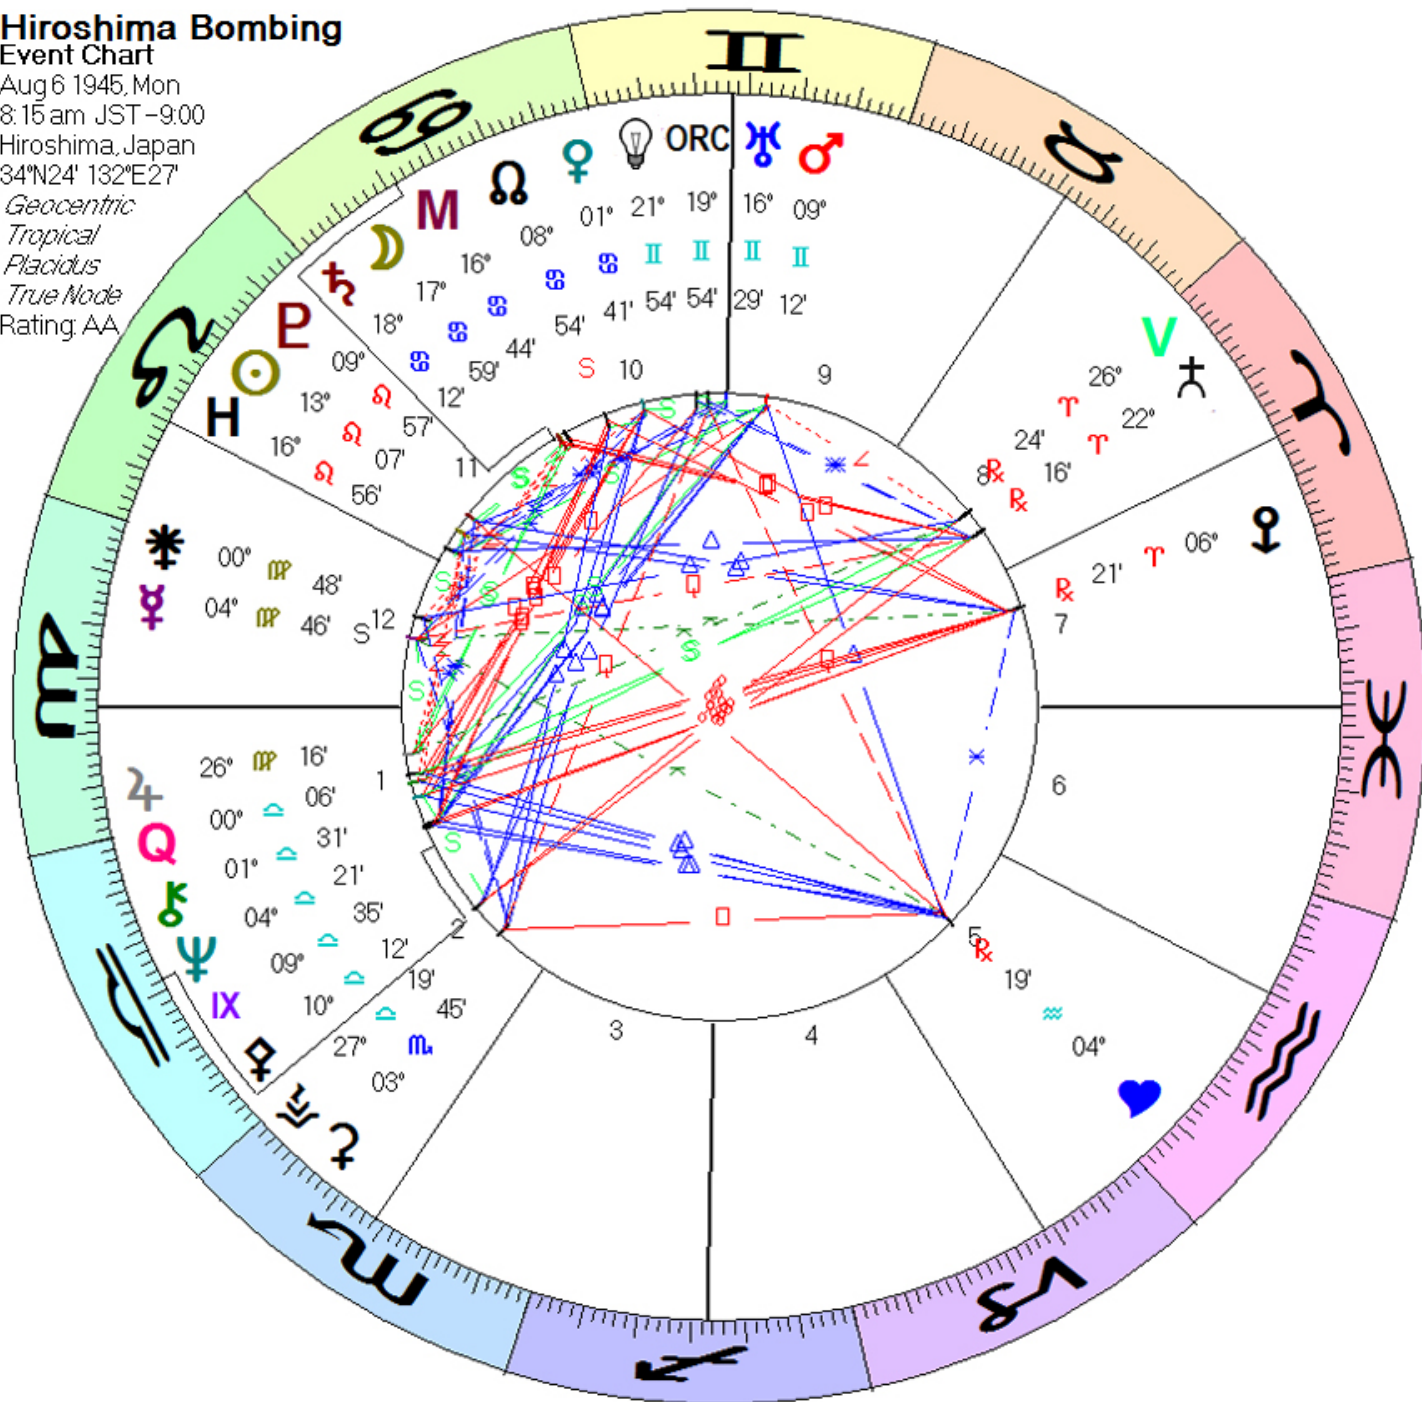

Hiroshima Bombing

Event Chart

Aug 6 1945, Mon
8:15 am JST -9:00
Hiroshima, Japan
34°N24' 132°E27'

Geocentric
Tropical
Placidus
True Node
Rating: AA