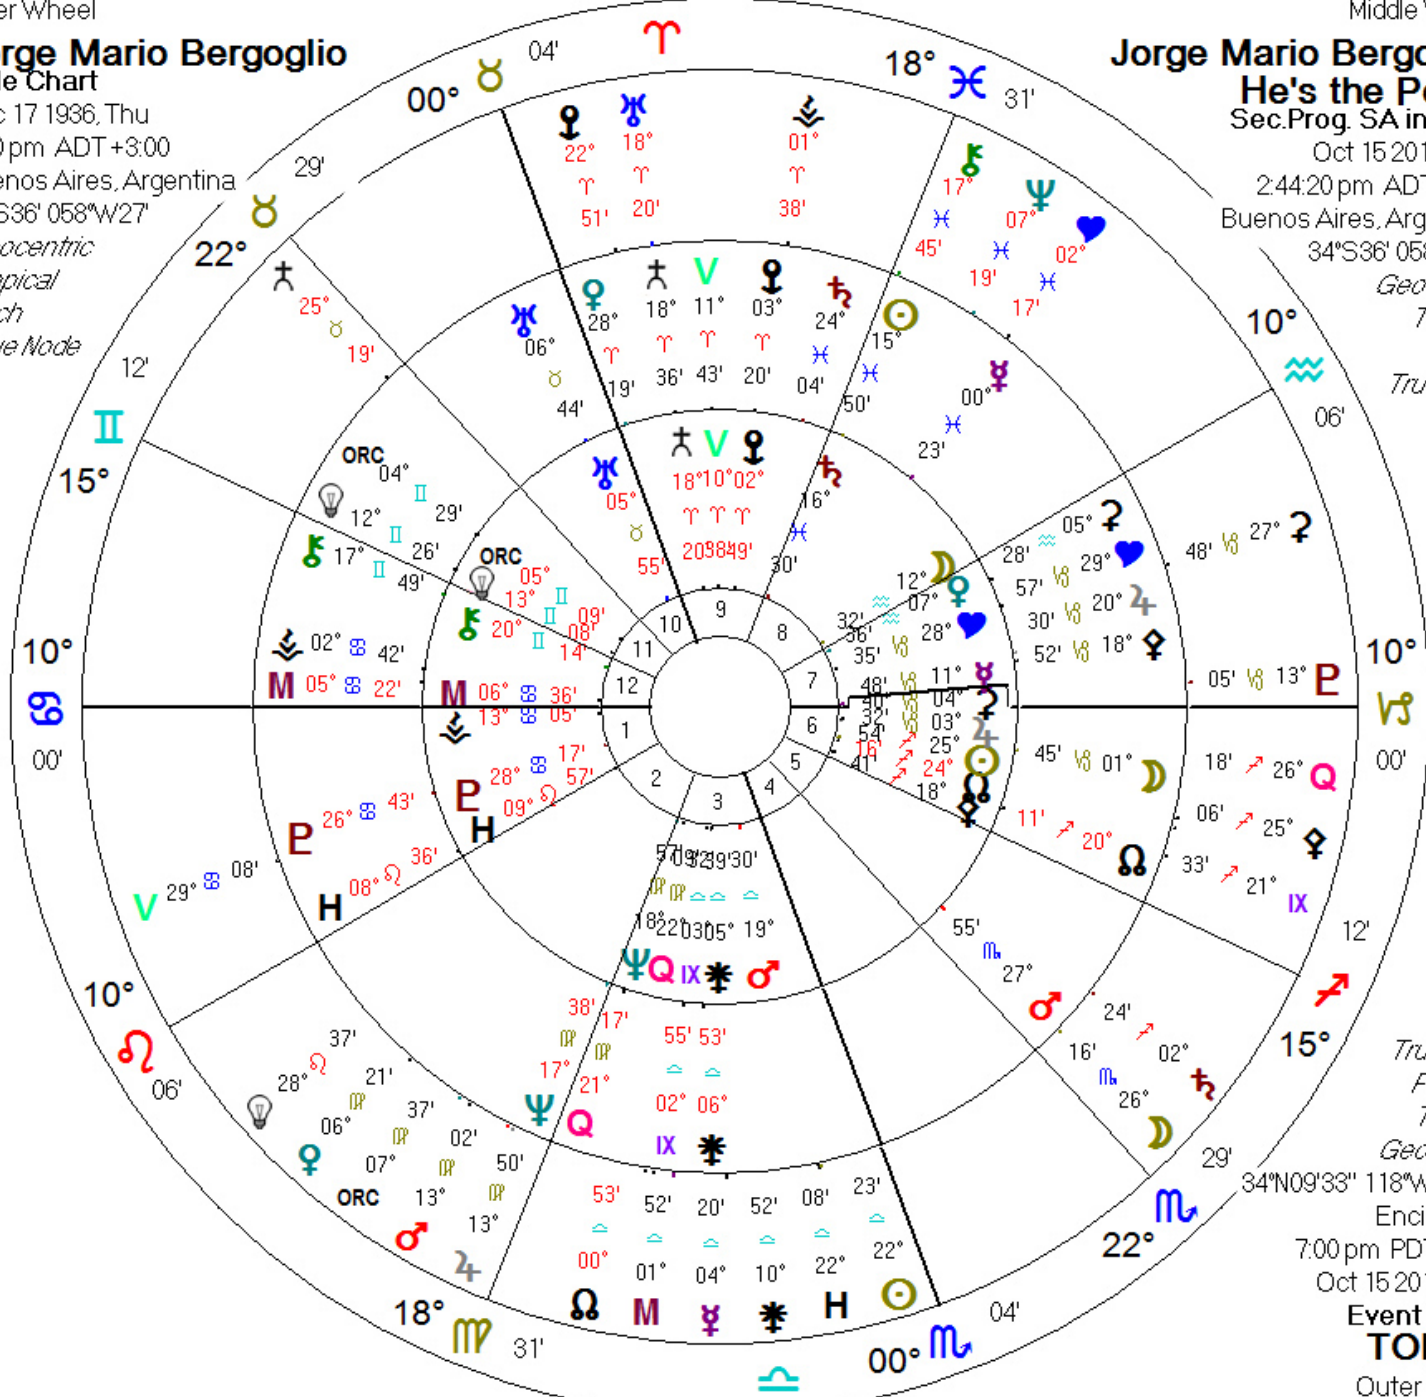

Inner Wheel

Jorge Mario Bergoglio

Male Chart

Dec 17 1936, Thu
9:00 pm ADT +3:00
Buenos Aires, Argentina
34°S36' 058"W27'

Geocentric
Tropical
Koch
True Node

Middle Wheel

Jorge Mario Bergoglio

He's the Pope!

Sec.Prog. SA in Long
Oct 15 2015, Thu
2:44:20 pm ADT +3:00
Buenos Aires, Argentina
34°S36' 058"W27'

Geocentric
Tropical
Koch
True Node

True Node
Placidus
Tropical
Geocentric

34°N09'33" 118°W30'01"
Encino, CA
7:00 pm PDT +7:00
Oct 15 2015, Thu
Event Chart
TODAY
Outer Wheel