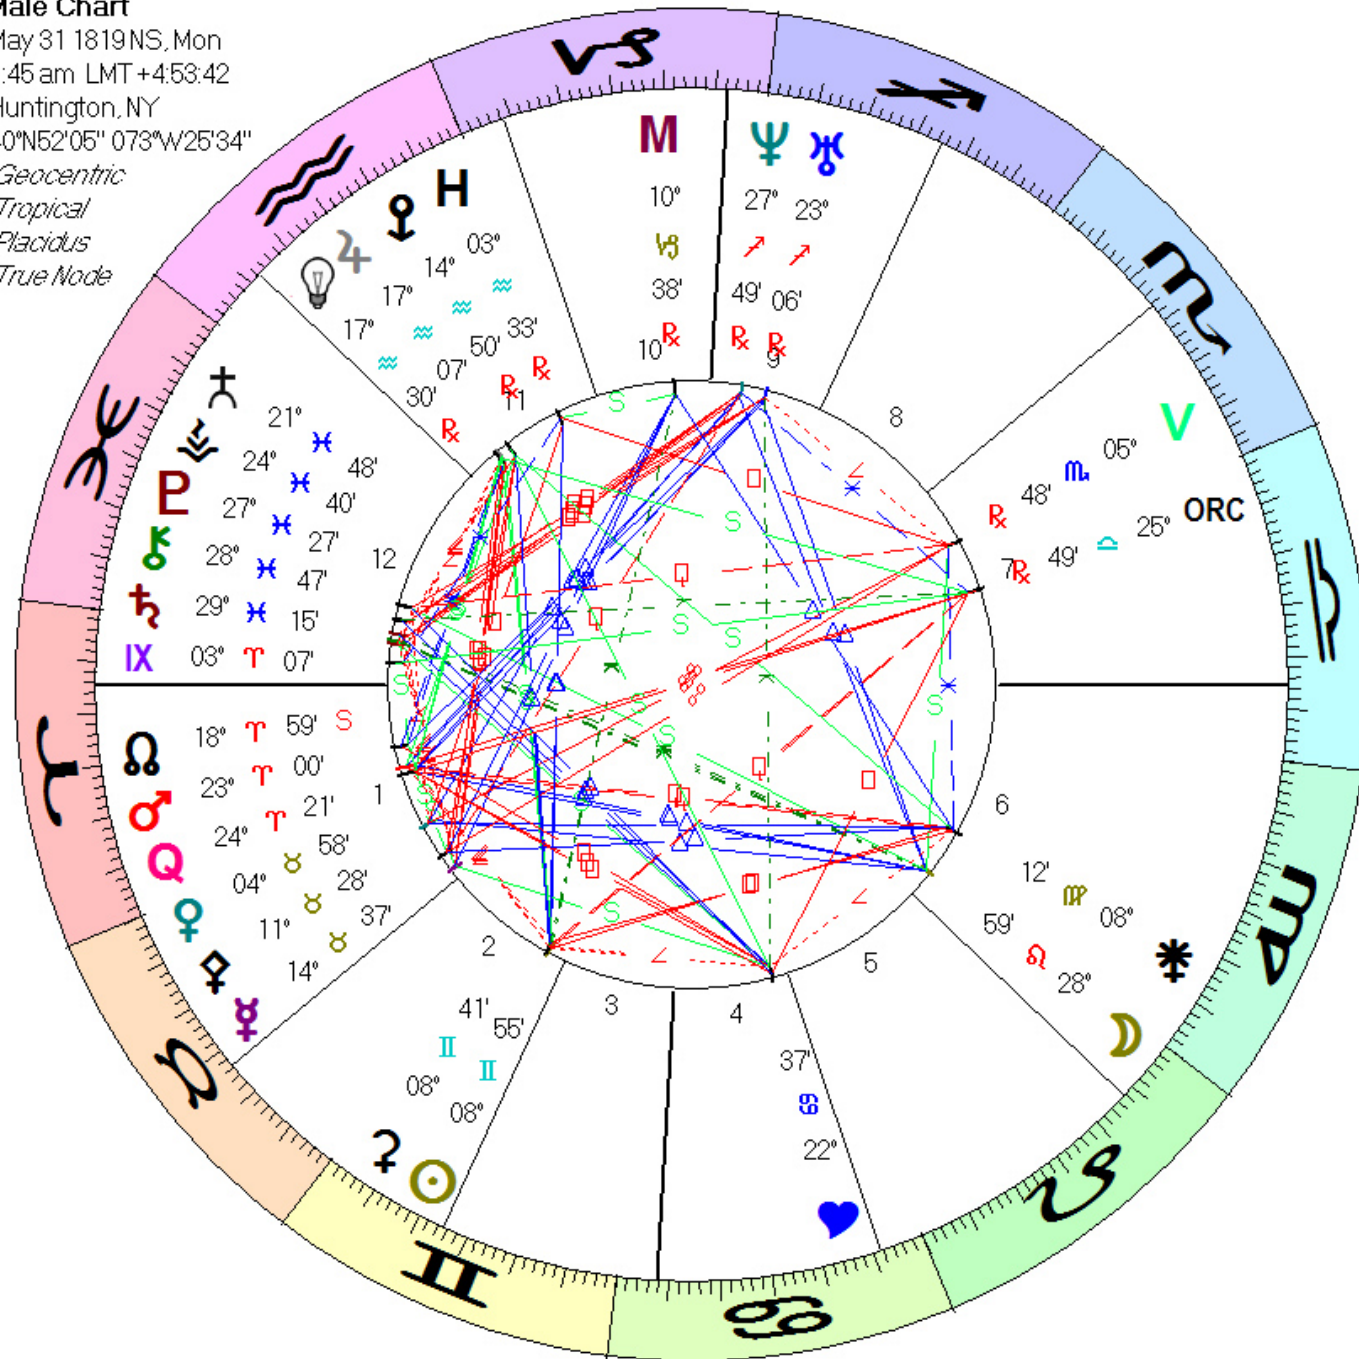

Walt Whitman

Male Chart

May 31 1819 NS, Mon
1:45 am LMT +4:53:42
Huntington, NY
40°N52'05" 073°W25'34"
Geocentric
Tropical
Placidus
True Node