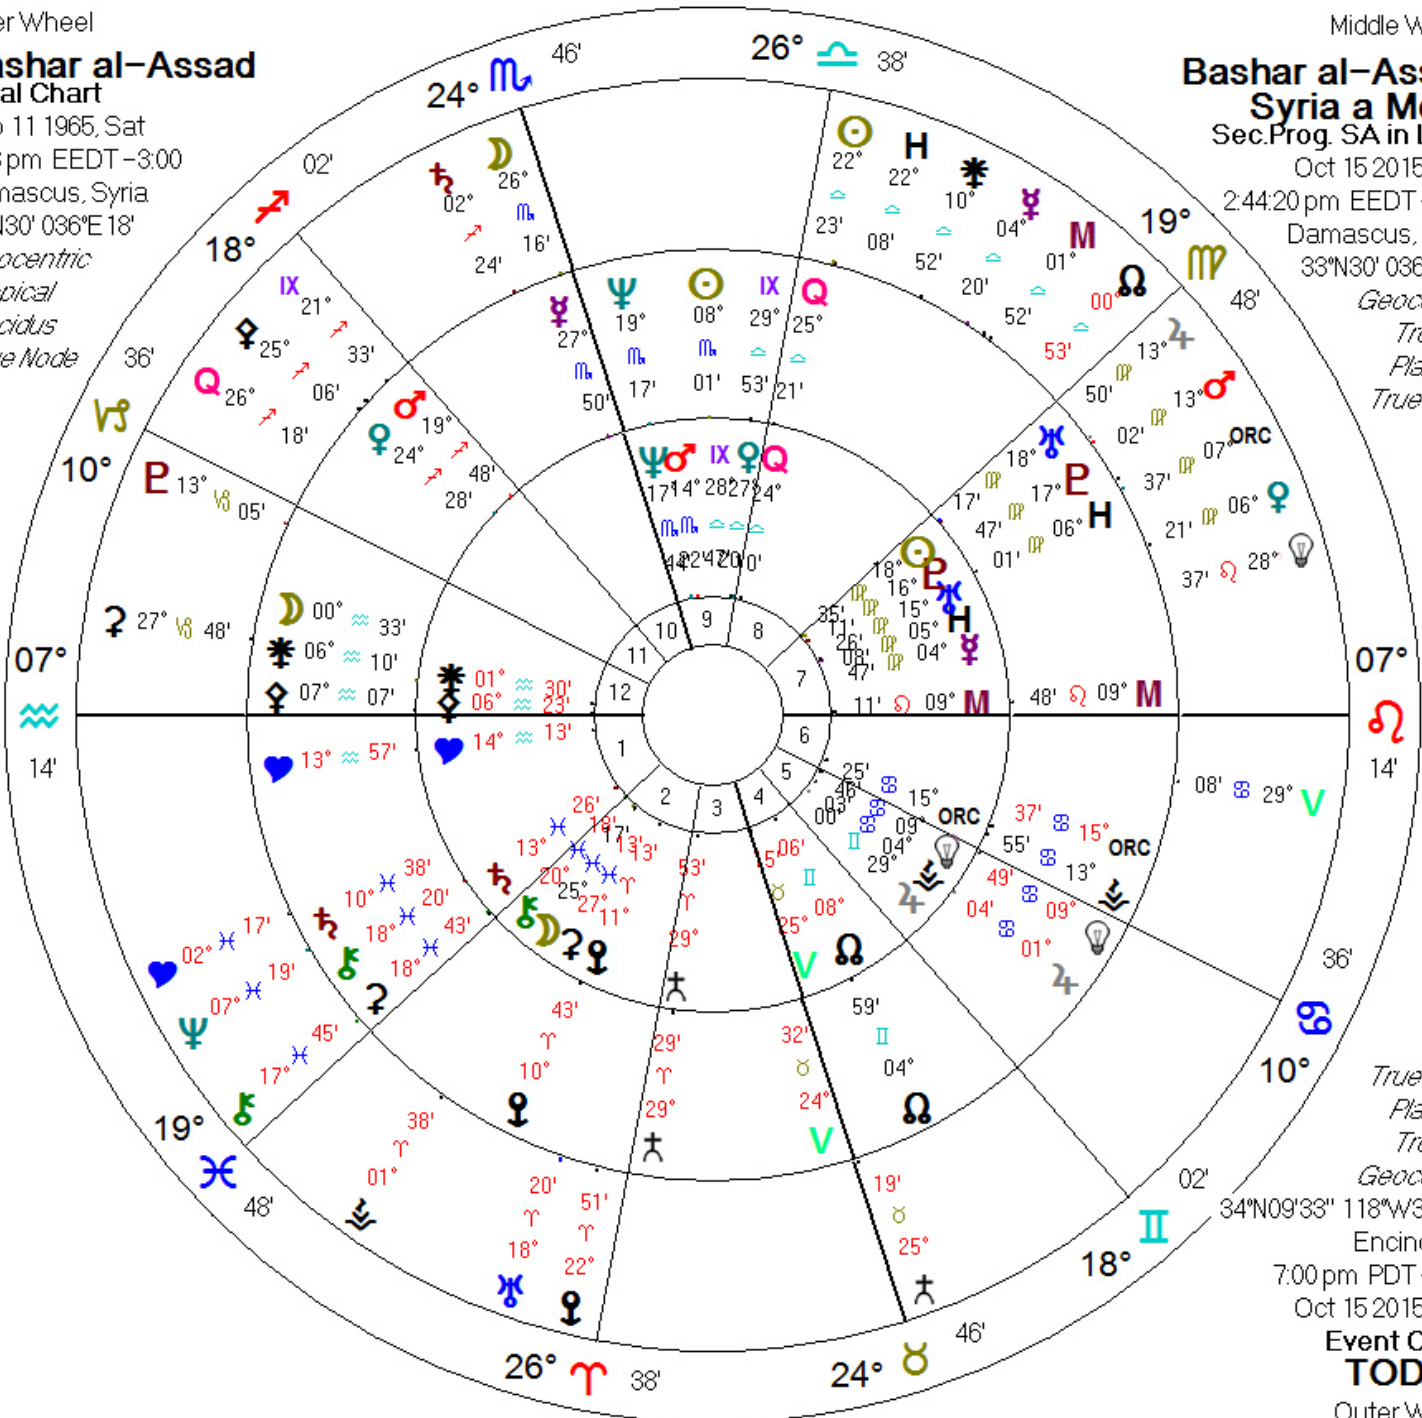

Inner Wheel

Middle Wheel

Bashar al-Assad Natal Chart

Sep 11 1965, Sat
4:43pm EEDT-3:00
Damascus, Syria
33°N30' 036°E 18'
*Geocentric
Tropical
Placidus
True Node*

Bashar al-Assad Syria a Mess

Sec.Prog SA in Long
Oct 15 2015, Thu
2:44:20pm EEDT-3:00
Damascus, Syria
33°N30' 036°E 18'
*Geocentric
Tropical
Placidus
True Node*

*True Node
Placidus
Tropical
Geocentric*
34°N09'33" 118°W30'01"
Encino, CA
7:00pm PDT+7:00
Oct 15 2015, Thu
**Event Chart
TODAY**
Outer Wheel