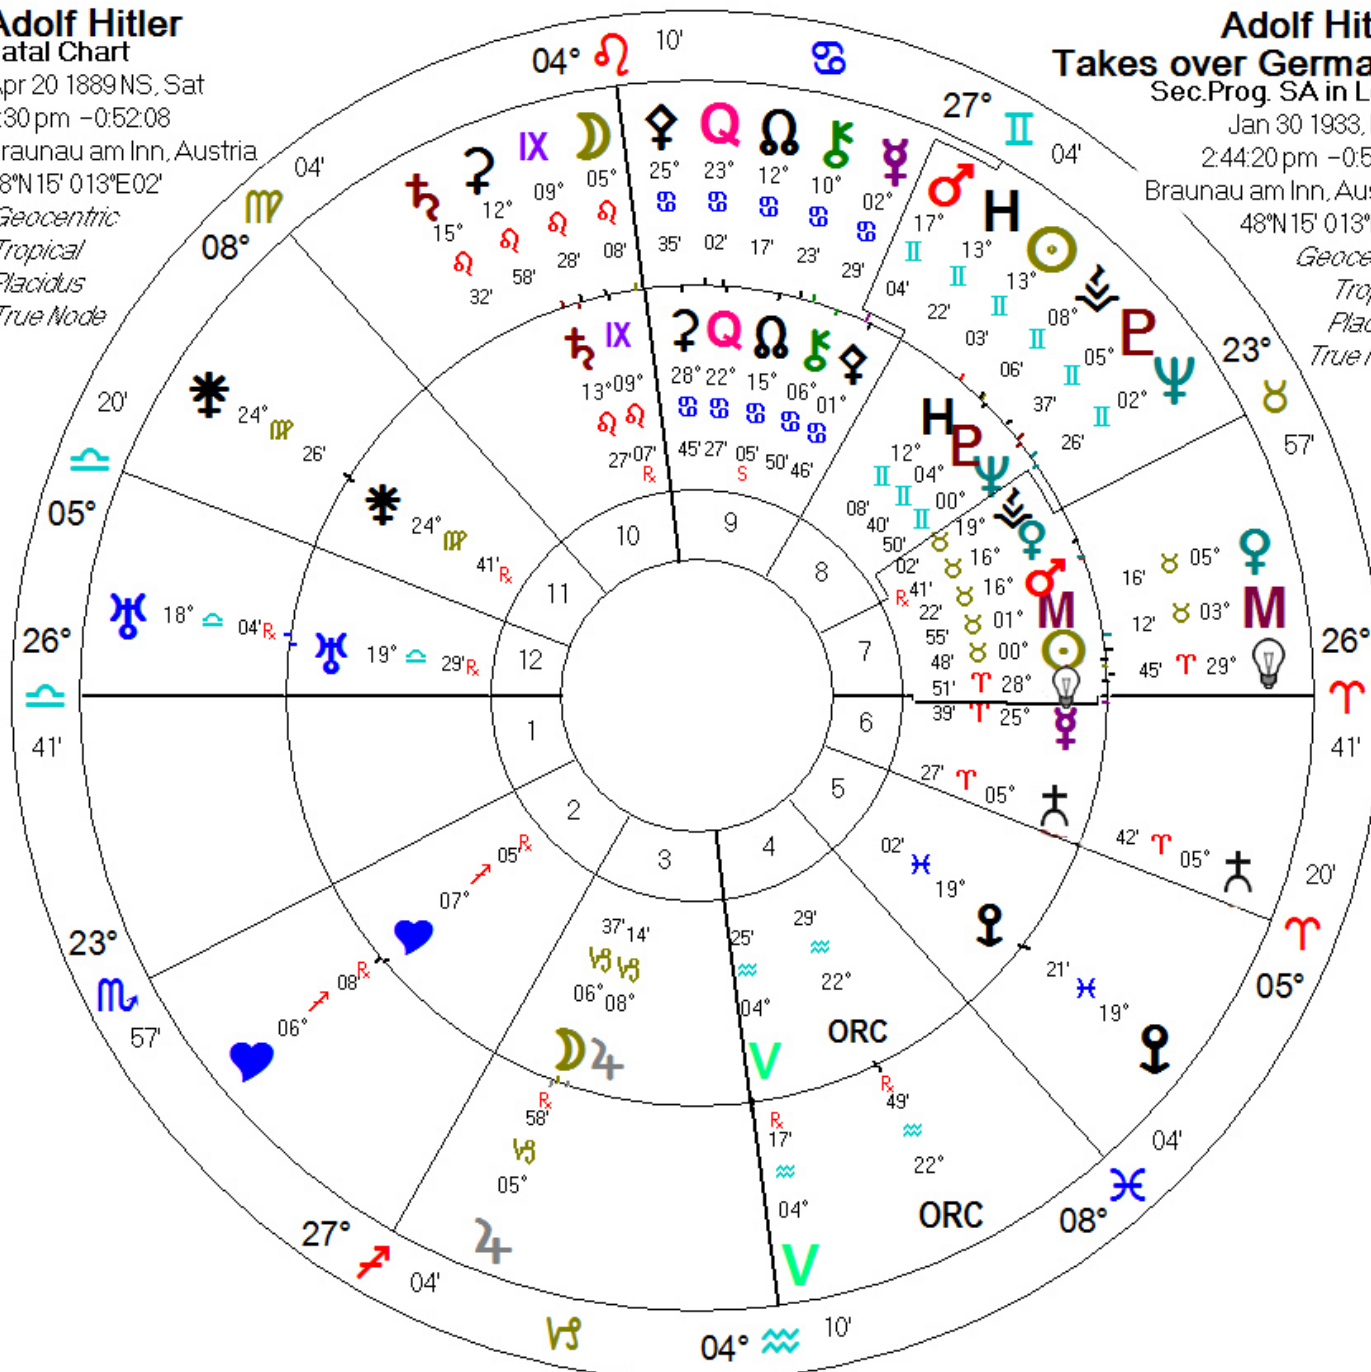

Inner Wheel

Adolf Hitler Natal Chart

Apr 20 1889 NS, Sat
6:30 pm -0:52:08
Braunau am Inn, Austria
48°N15' 013"E02'

*Geocentric
Tropical
Placidus
True Node*

Outer Wheel

Adolf Hitler Takes over Germany

Sec.Prog. SA in Long
Jan 30 1933, Mon
2:44:20 pm -0:52:08
Braunau am Inn, Austria
48°N15' 013"E02'

*Geocentric
Tropical
Placidus
True Node*