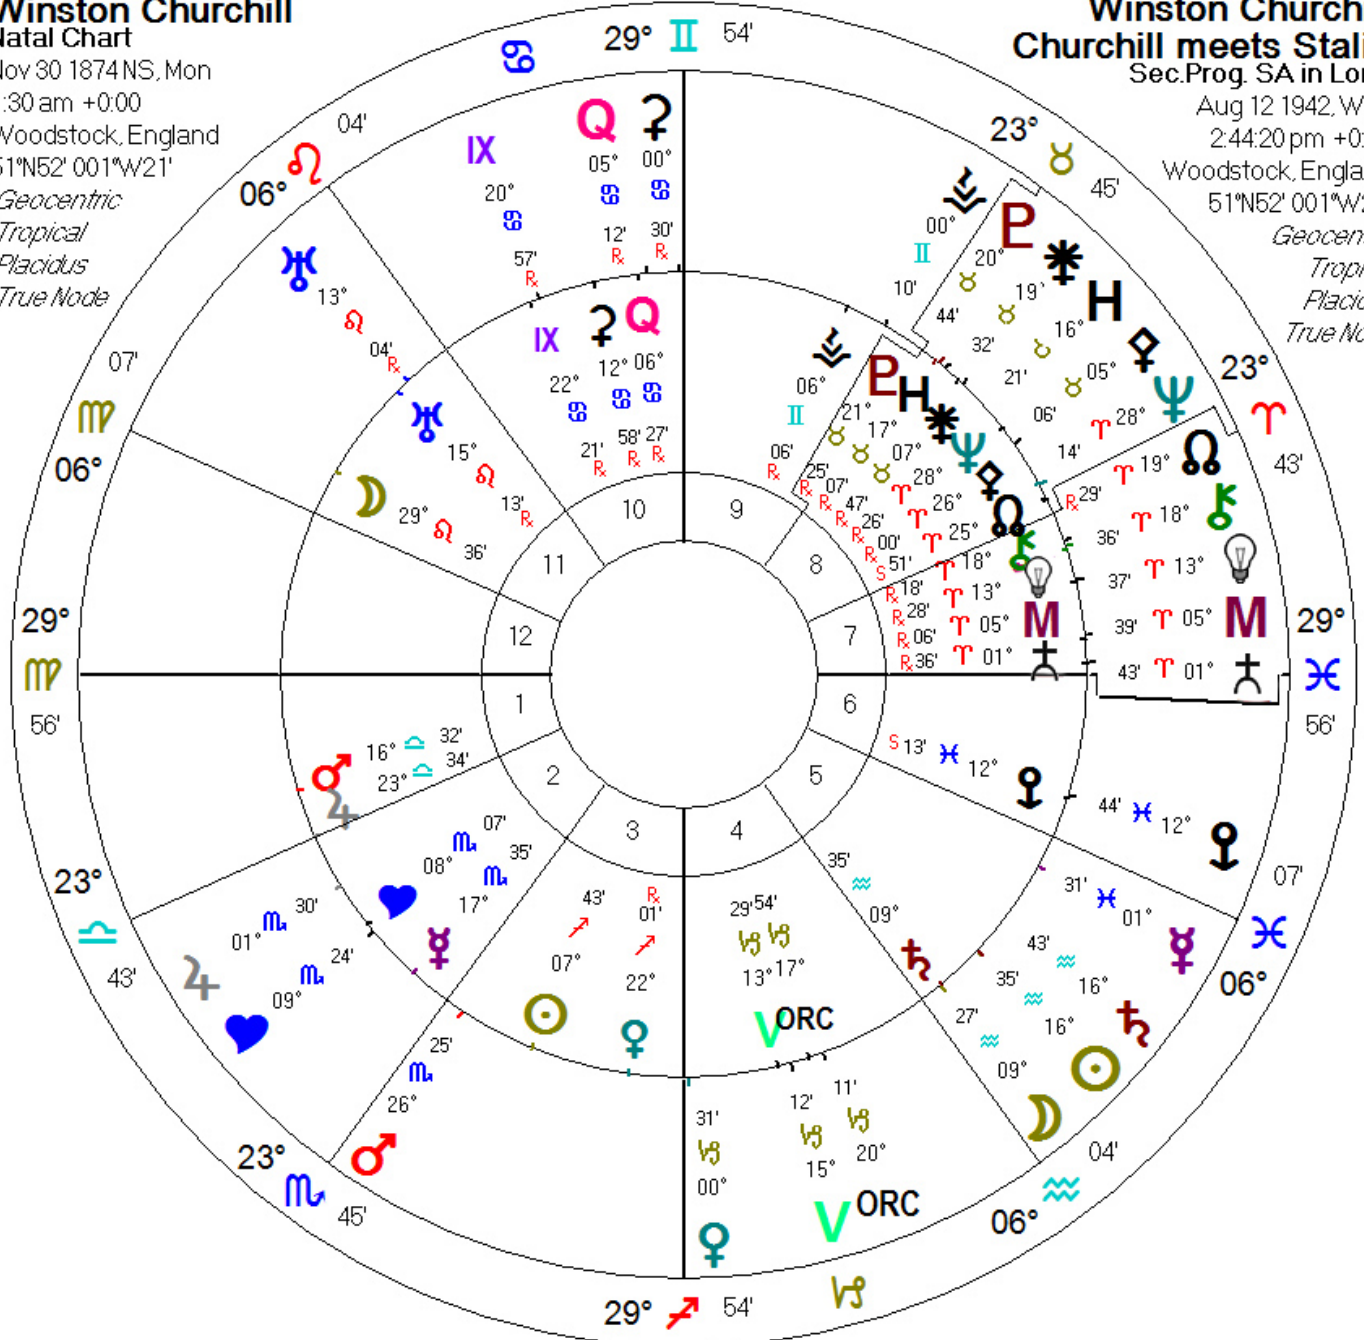

Inner Wheel

Outer Wheel

Winston Churchill

Winston Churchill Churchill meets Stalin

Natal Chart
Nov 30 1874 NS, Mon
1:30 am +0:00
Woodstock, England
51°N52' 001°W21'

Sec.Prog. SA in Long
Aug 12 1942, Wed
2:44:20 pm +0:00
Woodstock, England
51°N52' 001°W21'

*Geocentric
Tropical
Placidus
True Node*

*Geocentric
Tropical
Placidus
True Node*