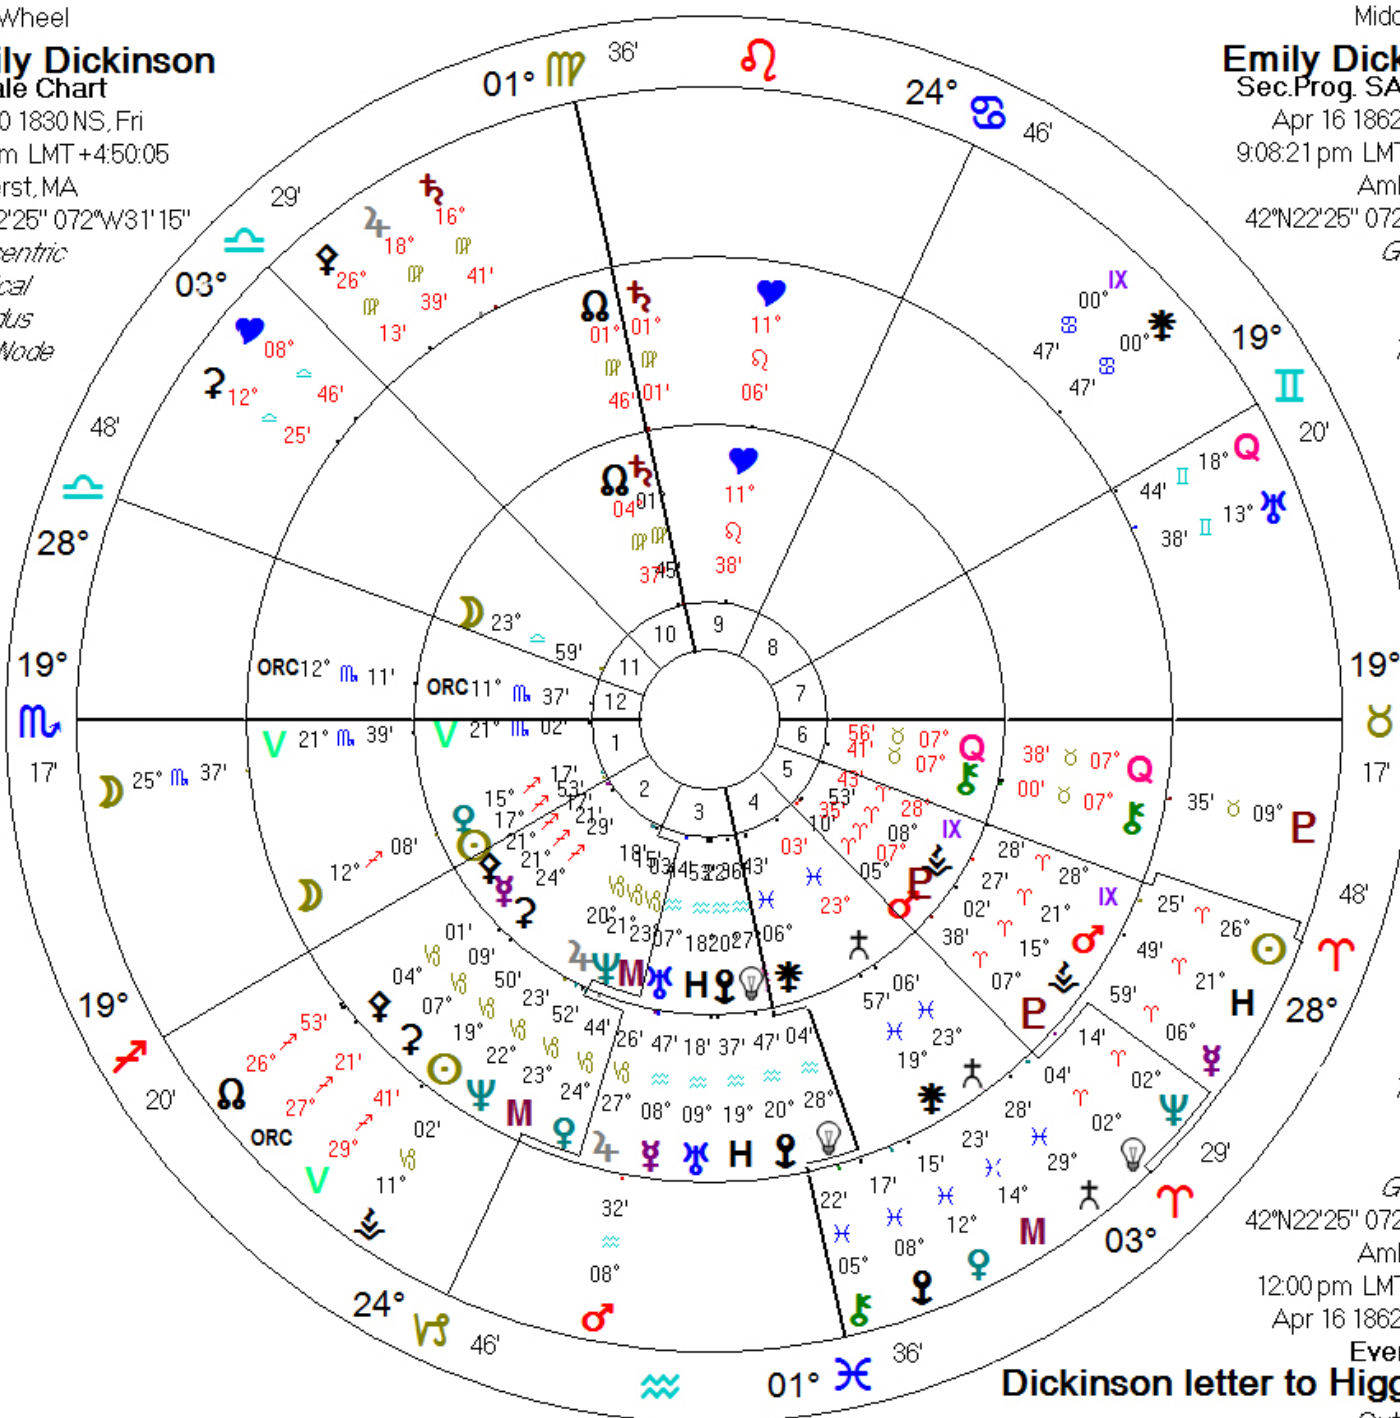

*Geocentric
Tropical
Placidus
True Node*

Inner Wheel

Emily Dickinson Female Chart

Dec 10 1830 NS, Fri
5:00 am LMT +4:50:05
Amherst, MA
42°N22'25" 072°W31'15"

*Geocentric
Tropical
Placidus
True Node*

Middle Wheel