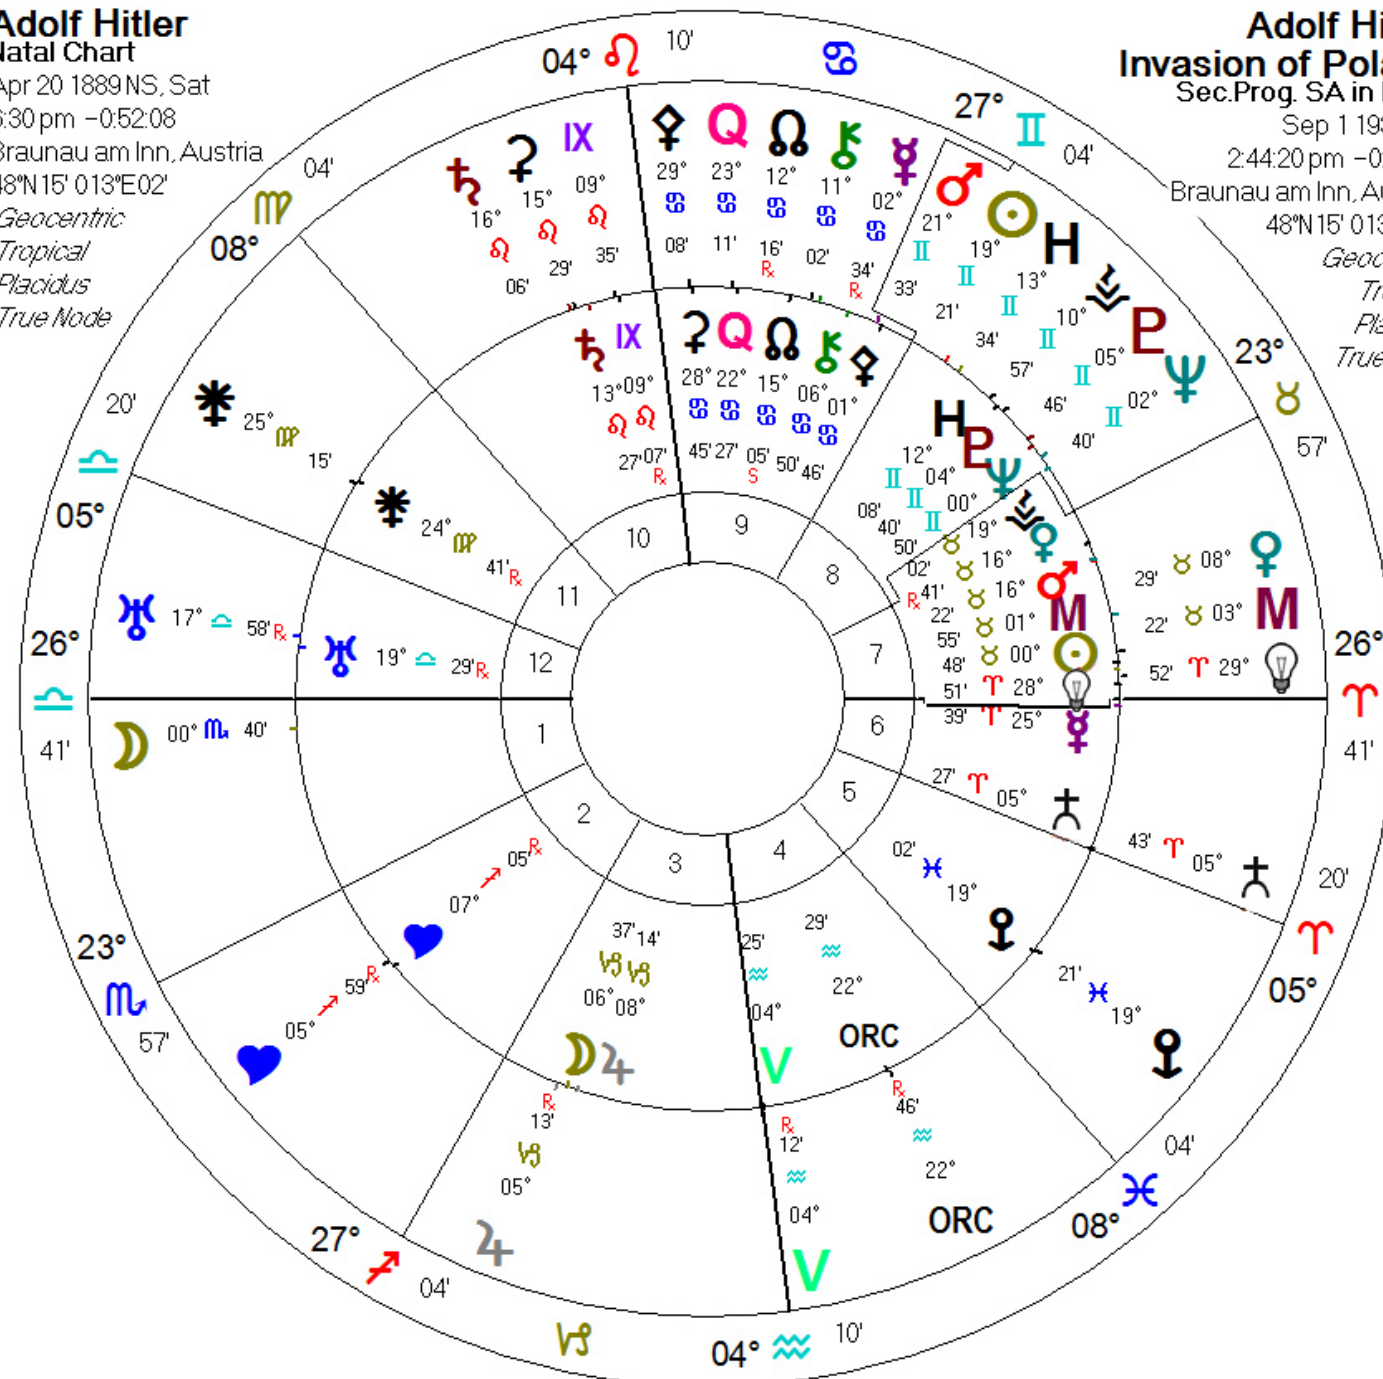

*Geocentric
Tropical
Placidus
True Node*

**Dwarf Planets
at work
in Chart Wheels**

**PEOPLE
of
TODAY**

Middle Wheel

Inner Wheel

Donald Trump Male Chart

Jun 14 1946, Fri
10:54 am EDT+4:00
Jamaica, New York
40°N41'29" 073°W48'22"