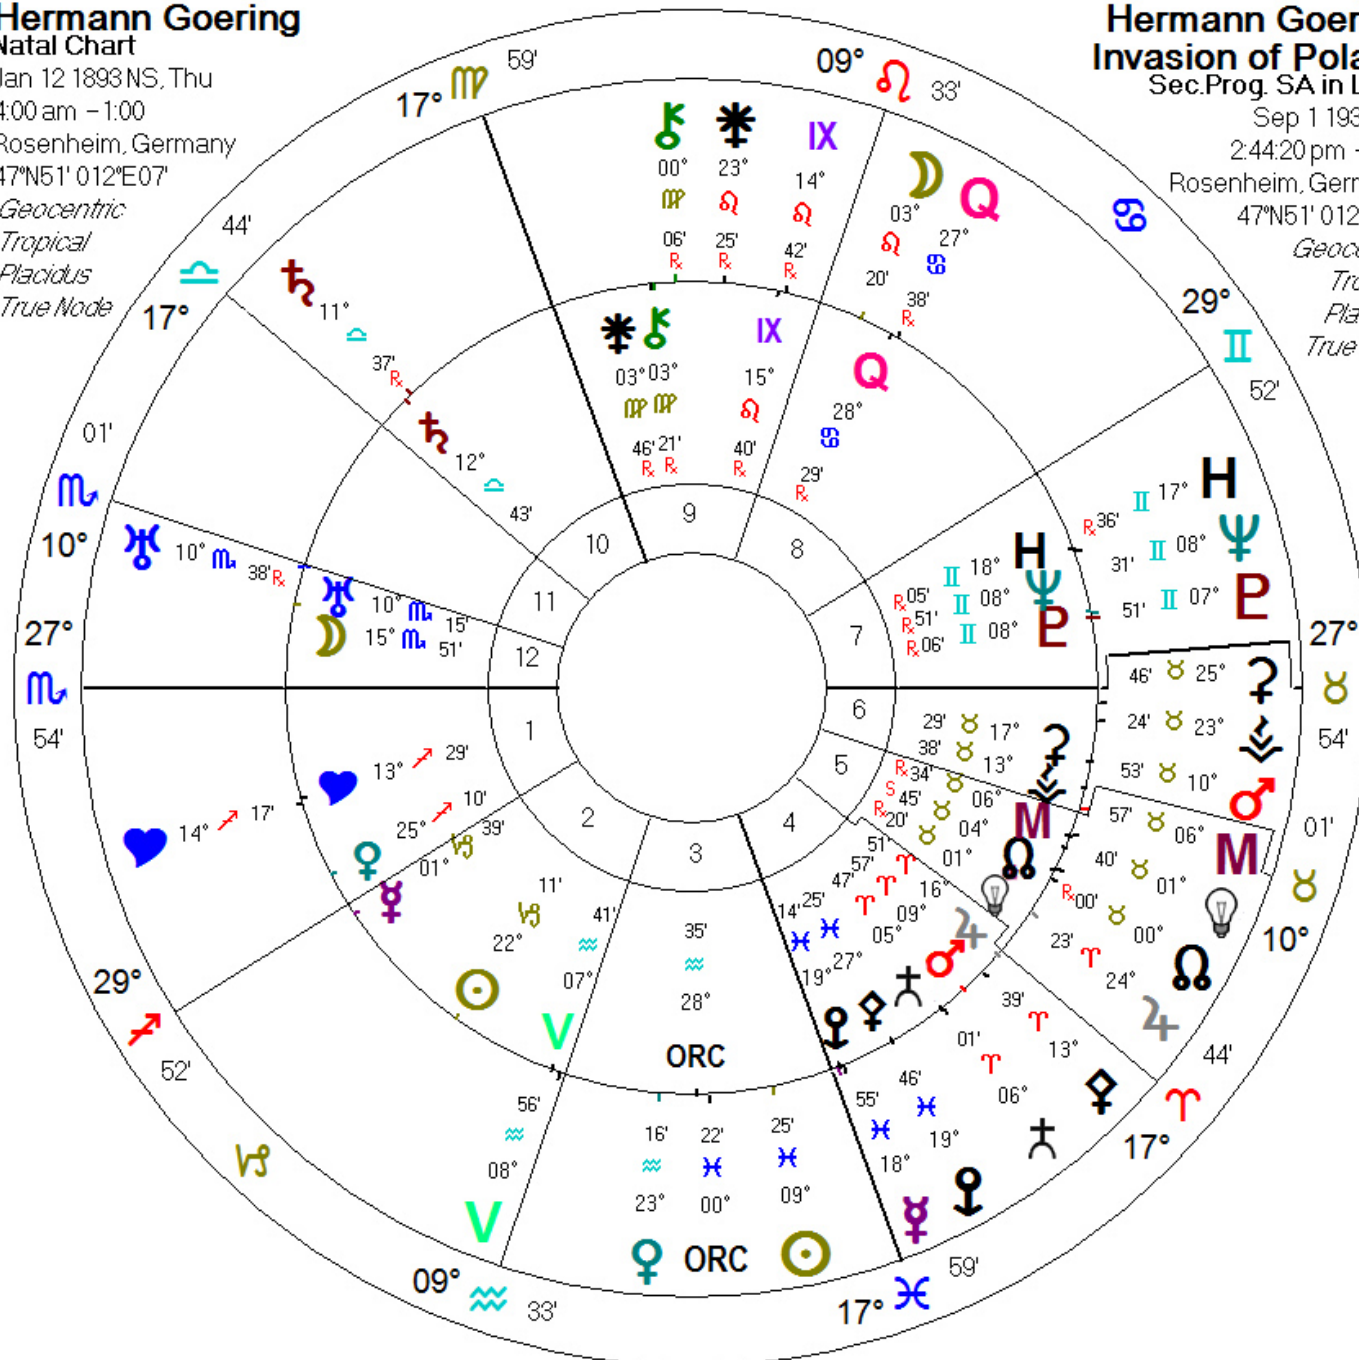

Inner Wheel

Hermann Goering Natal Chart

Jan 12 1893 NS, Thu
4:00 am - 1:00
Rosenheim, Germany
47°N51' 012°E07'

*Geocentric
Tropical
Placidus
True Node*

Outer Wheel

Hermann Goering Invasion of Poland

Sec.Prog. SA in Long
Sep 1 1939, Fri
2:44:20 pm - 1:00
Rosenheim, Germany
47°N51' 012°E07'

*Geocentric
Tropical
Placidus
True Node*